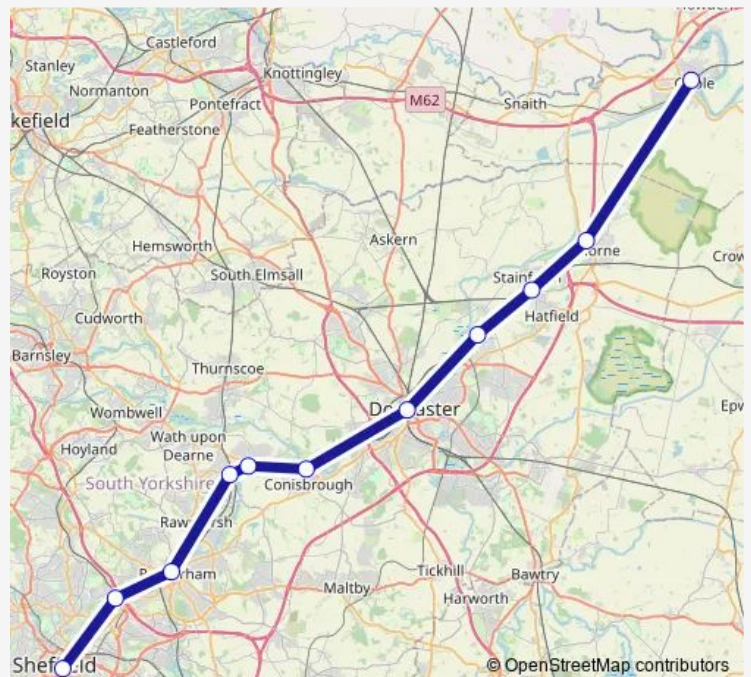

Rail Nt:Goo->Shf NT train service from GOO to Shf

[Go to website](#)

Direction

Goole — Sheffield

11 stops

[Open route schedule](#)

- Goole
- Thorne North
- Hatfield & Stainforth
- Kirk Sandall
- Doncaster
- Conisbrough
- Mexborough
- Swinton (South Yorks)
- Rotherham Central
- Meadowhall
- Sheffield

Route schedule

Goole — Sheffield

Monday	—
Tuesday	—
Wednesday	—
Thursday	—
Friday	—
Saturday	—
Sunday	09:00

Route info

Direction: Goole

Stops: 11

Trip Duration: 1 hour 17 min

■ Nt:Goo->Shf — NT train service from GOO to Shf

Nt:Goo->Shf Rail time schedules and route maps are available in an offline PDF at busmaps.com. Use the busmaps.com website to see live bus times, train schedule or subway schedule, and step-by-step directions for all public transit in Rotherham