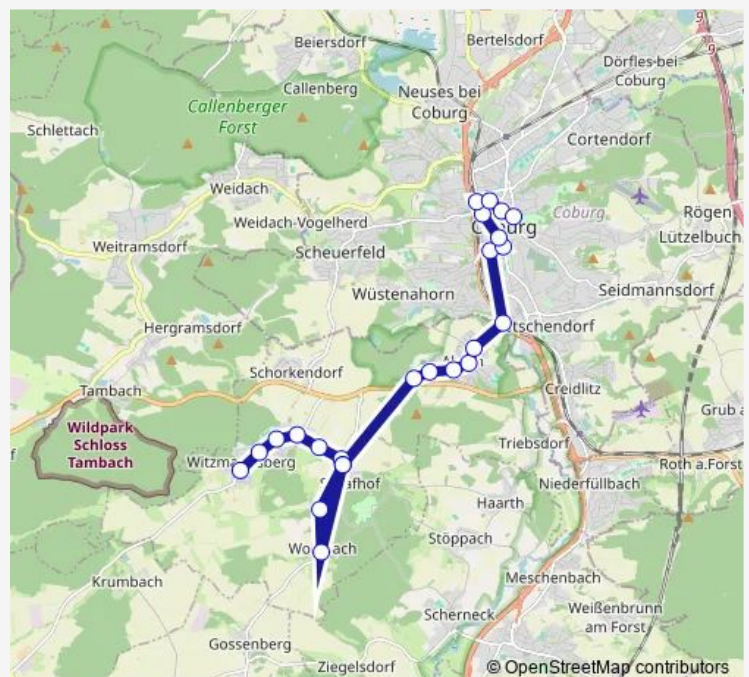

Ahorn

Schorkendorf

Siebenwind

Eicha Kastanienallee

Witzmannsberg Waldstraße

Witzmannsberg Wendepplatz

Route schedule

Theaterplatz — Witzmannsberg Wendepplatz

Monday 05:03-20:15

Tuesday 05:03-20:15

Wednesday 05:03-20:15

Thursday 05:03-20:15

Friday 05:03-20:15

Saturday 06:25-19:25

Sunday 11:25-19:25

Route info

Direction: Theaterplatz

Stops: 16

Trip Duration: 0 hour 19 min

1404

BusMaps

Direction

Witzmannsberg Wendeplatz — Theaterplatz

24 stops

Saturday 06:22-19:43

Sunday 11:22-19:43

Route info

Direction: Witzmannsberg Wendeplatz

Stops: 24

Trip Duration: 0 hour 28 min

1404 Bus time schedules and route maps are available in an offline PDF at busmaps.com. Use the busmaps.com website to see live bus times, train schedule or subway schedule, and step-by-step directions for all public transit in Coburg