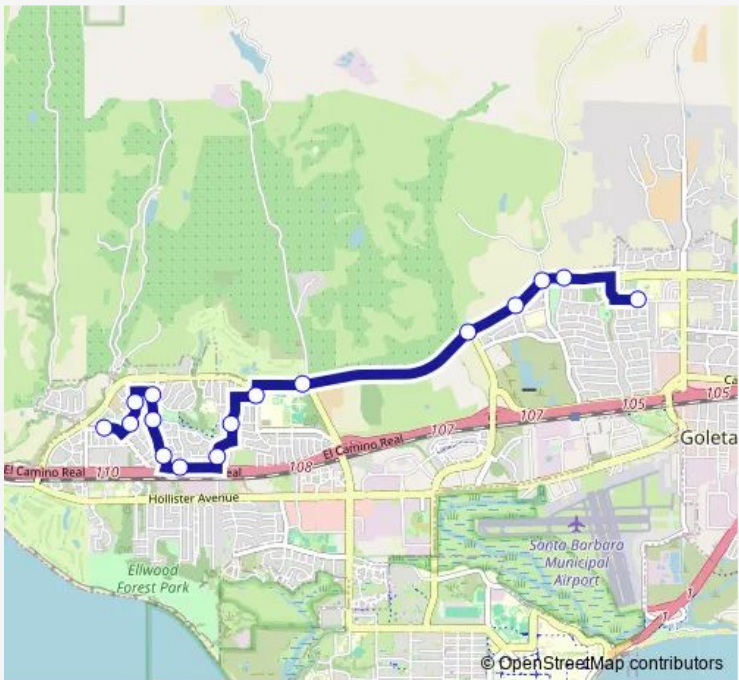

Bus 2620 Goleta Valley Jr. High

[Go to website](#)

Direction
 Goleta Valley Junior High — Calle Real & Jenna
 16 stops
[Open route schedule](#)

- Goleta Valley Junior High
- Cathedral Oaks & Windsor
- Cathedral Oaks & La Patera
- Cathedral Oaks & Camino Laguna Vista
- Cathedral Oaks & Los Carneros
- Cathedral Oaks & Glen Annie
- Alameda & Bassano
- Placer & Padova
- Ellwood Station & San Blanco
- Calle Real & San Rossano
- Brandon & Hempstead
- Brandon & Padova
- Brandon & Evergreen
- Salisbury & San Napoli
- Salisbury & Padova
- Calle Real & Jenna

Route schedule
 Goleta Valley Junior High — Calle Real & Jenna

Monday	15:05
Tuesday	12:35-15:05
Wednesday	15:05
Thursday	15:05
Friday	12:35-15:05
Saturday	—
Sunday	—

Route info
 Direction: Goleta Valley Junior High
 Stops: 16
 Trip Duration: 0 hour 25 min

Direction

Winchester Canyon & Bradford — Goleta Valley Junior High

14 stops

[Open route schedule](#)

Winchester Canyon & Bradford

Calle Real & Jenna

Salisbury & Padova

Evergreen & Redwood

Friday 08:08

Saturday —

Sunday —

Route info

Direction: Winchester Canyon & Bradford

Stops: 14

Trip Duration: 0 hour 27 min

2620 Bus time schedules and route maps are available in an offline PDF at busmaps.com. Use the busmaps.com website to see live bus times, train schedule or subway schedule, and step-by-step directions for all public transit in Santa Barbara