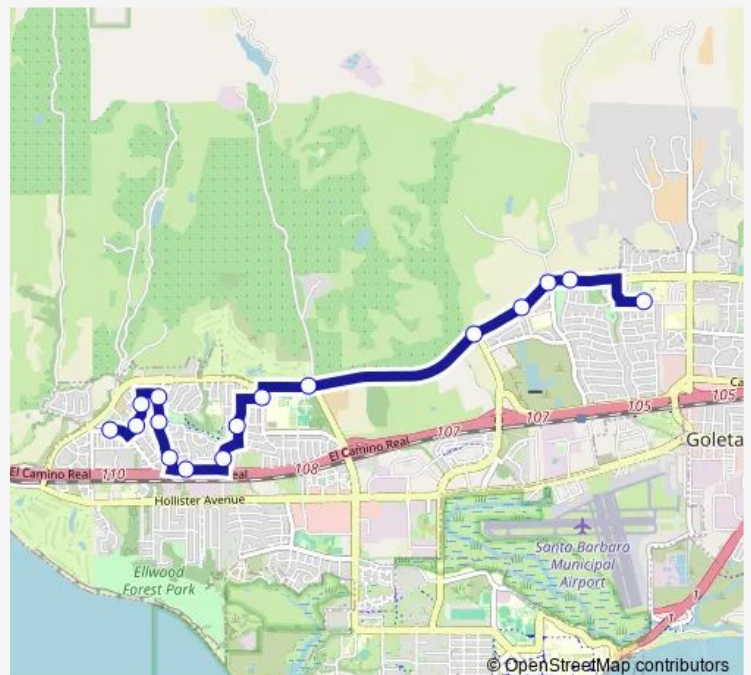

Monday 15:05

Tuesday 12:35-15:05

Wednesday 15:05

Thursday 15:05

Friday 12:35-15:05

Saturday —

Sunday —

**Route info**

Direction: Goleta Valley Junior High

Stops: 16

Trip Duration: 0 hour 25 min

2620 — Goleta Valley Jr. High

**Direction**

Winchester Canyon &amp; Bradford — Goleta Valley Junior High

14 stops

[Open route schedule](#)

## Route schedule

Winchester Canyon &amp; Bradford — Goleta Valley Junior High

Monday 08:08

Tuesday 08:03

Wednesday 08:08

Thursday 08:03

Friday 08:08

Saturday —