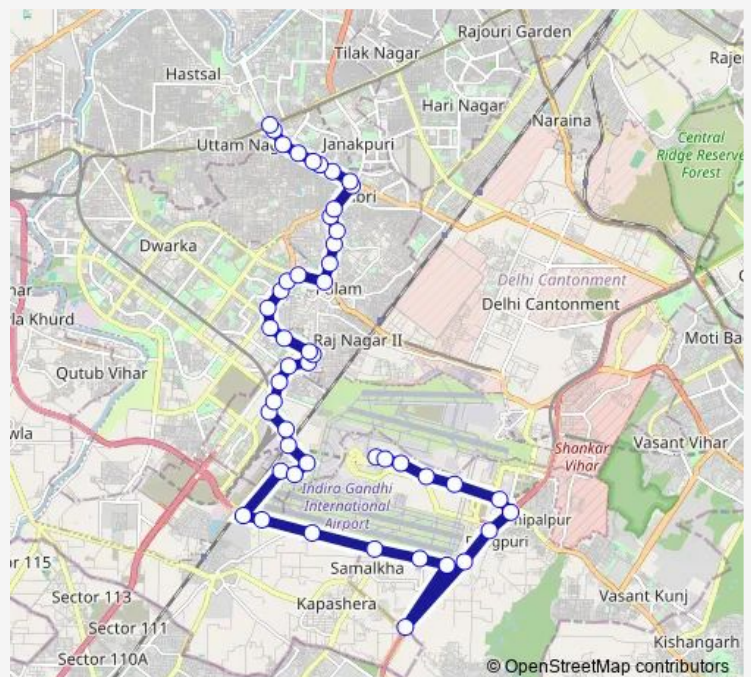

Mother Dairy Gali No 4

Shahbad Mohammadpur Village

Shahbad Mohammad Pur School

Route schedule

IGI Airport Terminal 2 (Air India Office) — Uttam Nagar Terminal

Monday 06:50-22:35

Tuesday 06:50-22:35

Wednesday 06:50-22:35

Thursday 06:50-22:35

Friday 06:50-22:35

Saturday 06:50-22:35

Sunday 06:50-22:35

Route info

Direction: IGI Airport Terminal 2 (Air India Office)

Stops: 49

Trip Duration: 1 hour 47 min