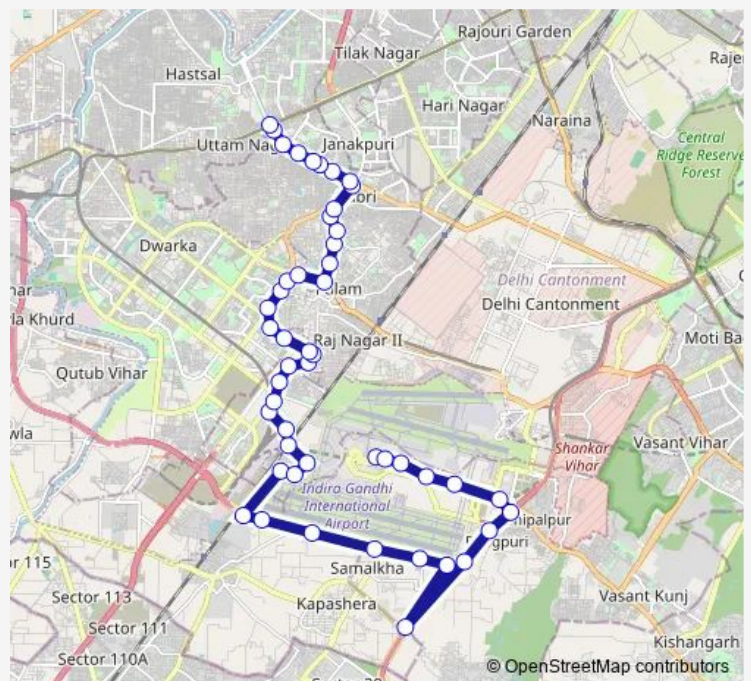

Mother Dairy Gali No 4

Shahbad Mohammadpur Village

Shahbad Mohammad Pur School

Route schedule

IGI Airport Terminal 2 (Air India Office) — Uttam Nagar Terminal

Monday 06:50-22:35

Tuesday 06:50-22:35

Wednesday 06:50-22:35

Thursday 06:50-22:35

Friday 06:50-22:35

Saturday 06:50-22:35

Sunday 06:50-22:35

Route info

Direction: IGI Airport Terminal 2 (Air India Office)

Stops: 49

Trip Duration: 1 hour 47 min