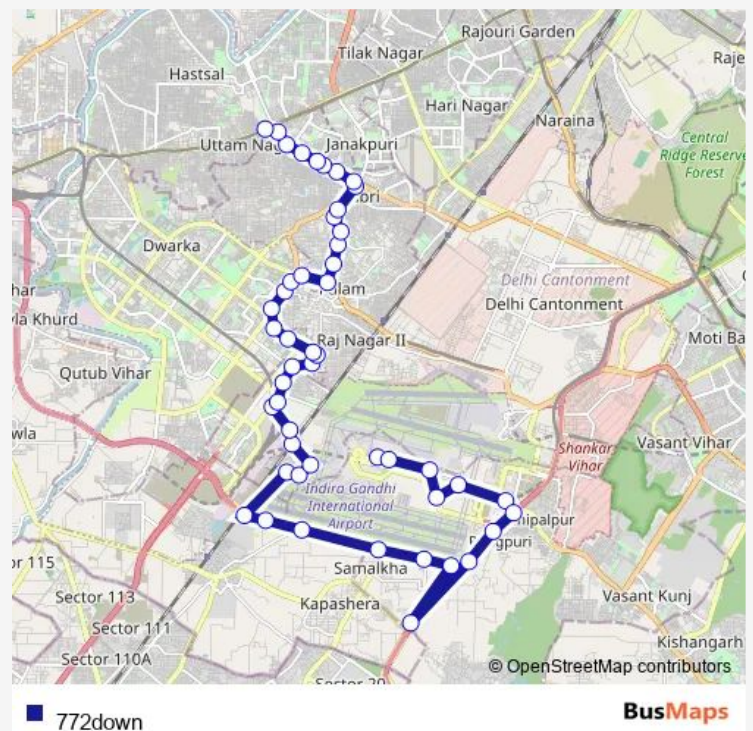

Mother Dairy Gali No 4

Shahbad Mohammadpur Village

Shahbad Mohammad Pur School

Route schedule

IGI Airport Terminal 2 (Air India Office) — Uttam Nagar Terminal

Monday 07:14-21:54

Tuesday 07:14-21:54

Wednesday 07:14-21:54

Thursday 07:14-21:54

Friday 07:14-21:54

Saturday 07:14-21:54

Sunday 07:14-21:54

Route info

Direction: IGI Airport Terminal 2 (Air India Office)

Stops: 49

Trip Duration: 1 hour 49 min