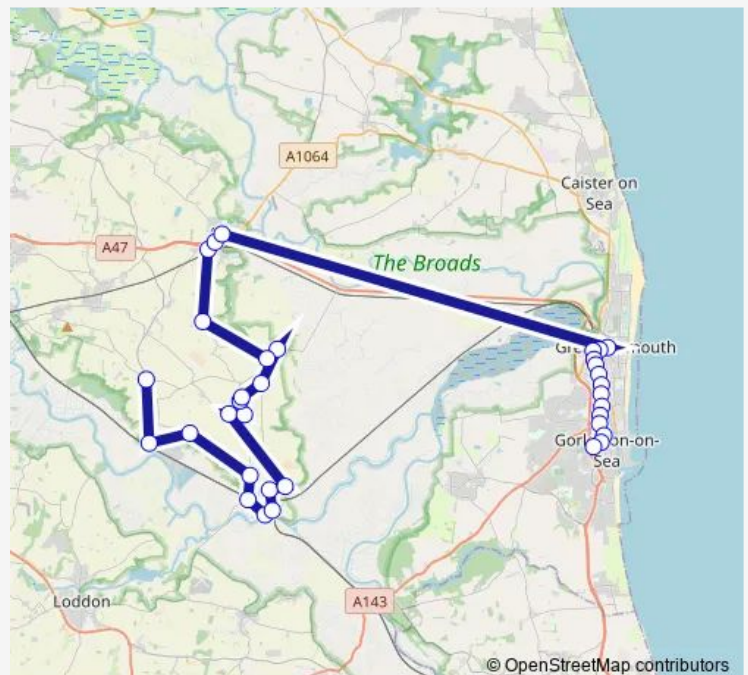

Bus 73C Cantley - East Norfolk Sixth Form College

[Go to website](#)

Direction

Cock Tavern — East Norfolk Sixth Form Centre

34 stops

[Open route schedule](#)

- Cock Tavern
- Windsor Road
- Council Houses
- Freethorpe Road
- Railway Station
- Riverside
- School
- Mill Road
- Pettits Corner
- Old Chapel Road
- Blacksmiths
- pump
- Sutton Crescent
- Mill Road
- Squires Road
- church
- Peacock Corner
- Rail Station
- Co-Op
- Folly Tree House
- Market Gates

Route schedule

Cock Tavern — East Norfolk Sixth Form Centre

Monday	07:13
Tuesday	07:13
Wednesday	07:13
Thursday	07:13
Friday	07:13
Saturday	—
Sunday	—

Route info

Direction: Cock Tavern

Stops: 34

Trip Duration: 1 hour 22 min

Rumbold Arms

Gordon Road

Anson Road

Station Road

Stonecutters Way

Police Station

Market Gates

Brahams Court

Thursday 16:20

Friday 16:20

Saturday —

Sunday —

Route info

Direction: East Norfolk Sixth Form Centre

Stops: 35

Trip Duration: 1 hour 25 min