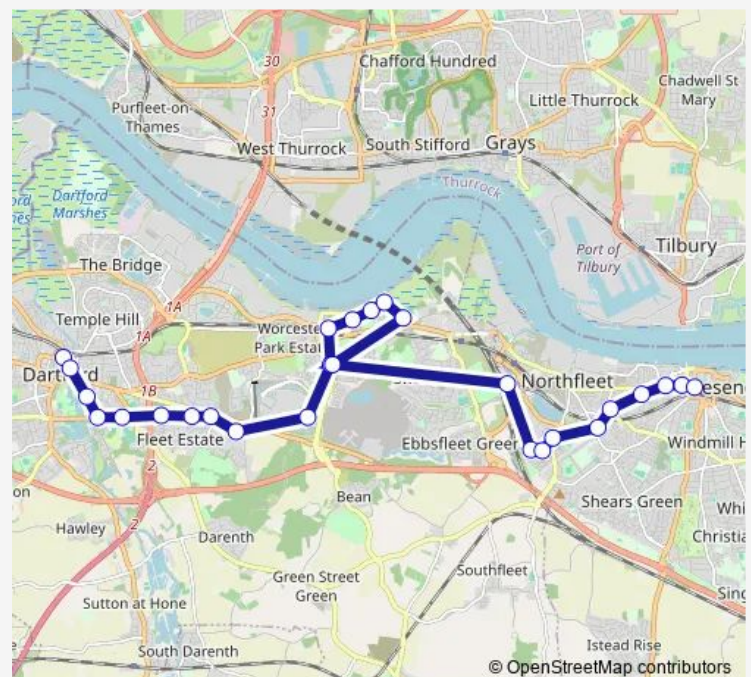

St Clements Lakes

Manor Way Roundabout

Community Centre

Ingress Abbey

Watermans Way

Railway Station

St Clements Lakes

Bus Station

Thursday 00:02-23:32

Friday 00:02-23:32

Saturday 00:02-23:32

Sunday 00:02-23:03

Route info

Direction: Garrick Street

Stops: 27

Trip Duration: 0 hour 57 min

Fastrack B — Dartford - Bluewater - Gravesend

Princes Avenue

Princes Park

Brooklands Lakes

Brent Lane

Royal Victoria Mill

Home Gardens

Direction

Princes Avenue

Dovedale Road

Patterdale Road

Darent Valley Hospital

Bus Station

St Clements Lakes

Railway Station

Watermans Way