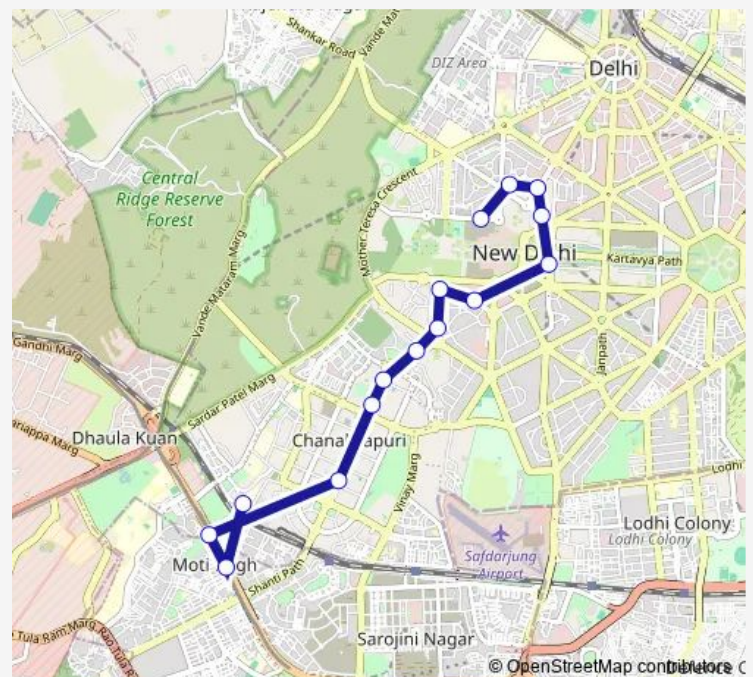

Tuesday 09:43-20:55

Wednesday 09:43-20:55

Thursday 09:43-20:55

Friday 09:43-20:55

Saturday 09:43-20:55

Sunday 09:43-20:55

Route info

Direction: Nanak Pura Comunity Centre

Stops: 15

Trip Duration: 0 hour 33 min

630down

BusMaps

630down Bus time schedules and route maps are available in an offline PDF at busmaps.com. Use the busmaps.com website to see live bus times, train schedule or subway schedule, and step-by-step directions for all public transit in New Delhi