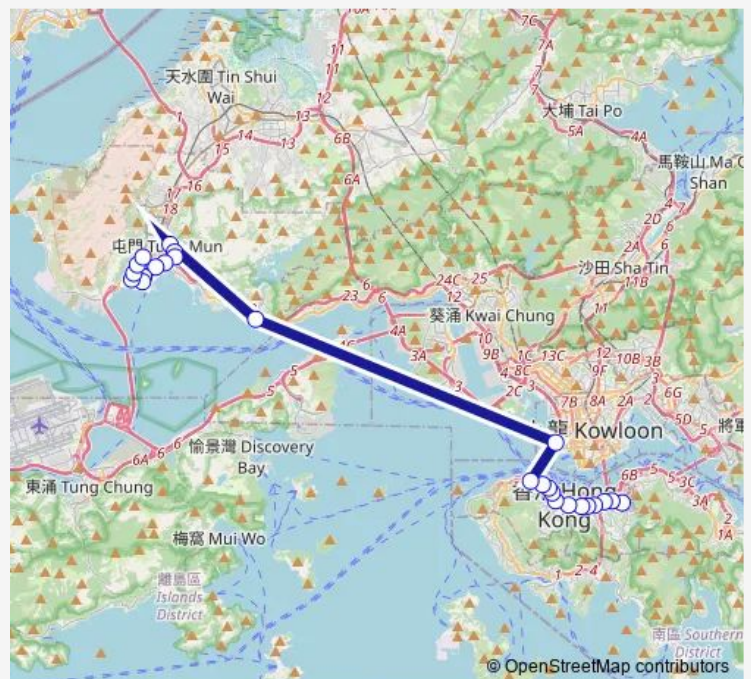

[Ctb] Mouse Island Children'S Playground, HOI Wing Road[[Kmb] Mouse Island Children'S Playground[[Lrtfeeder] LR SAM Shing Stop

[Ctb] Tuen MUN SIU LUN Government Complex, Castle Peak Road[[Kmb] Tuen MUN SIU LUN Government

**Route schedule**

[Ctb] Lung MUN Oasis[[Kmb] Lung MUN Oasis BUS Terminus — [Ctb] Causeway BAY (Moreton Terrace)

Monday	08:30-20:45
Tuesday	08:30-20:45
Wednesday	08:30-20:45
Thursday	08:30-20:45
Friday	08:30-20:45
Saturday	08:30-18:45
Sunday	05:50-18:15

**Route info**

Direction: [Ctb] Lung MUN Oasis[[Kmb] Lung MUN Oasis BUS Terminus

Stops: 26

Trip Duration: 1 hour 27 min

Complex[[Lrtfeeder] MRS AW Boon HAW Secondary School[[Lwb] SIU LUN Government Complex