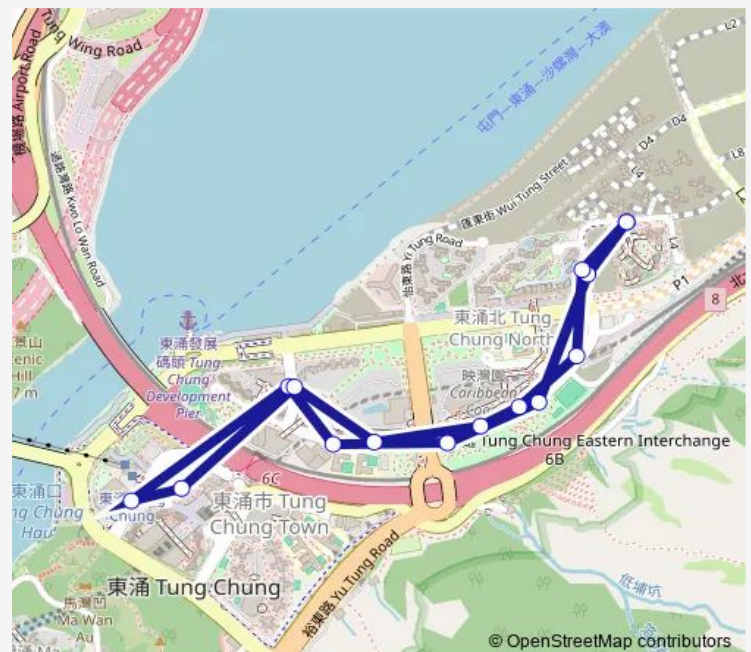

Route schedule

[Lwb] Ying Tung Estate|[Lwb] Ying Tung Estate BUS Terminus|[Nlb] Ying Tung Estate — [Lwb] Ying Tung Estate|[Lwb] Ying Tung Estate BUS Terminus|[Nlb] Ying Tung Estate

Monday	01:00
Tuesday	01:00
Wednesday	01:00
Thursday	01:00
Friday	01:00
Saturday	01:00
Sunday	01:00

Route info

Direction: [Lwb] Ying Tung Estate|[Lwb] Ying Tung Estate BUS Terminus|[Nlb] Ying Tung Estate

Stops: 15

Trip Duration: 0 hour 10 min

[Ctb] Caribbean Coast Phase 1, MAN Tung Road[[Lwb] Caribbean Coast Phase 1[[Nlb] Caribbean Coast Phase 1

[Ctb] THE Visionary, Ying Tung Road[[Lwb] THE Visionary[[Nlb] THE Visionary (North Bound)

[Lwb] Ying Tung Estate[[Lwb] Ying Tung Estate BUS Terminus[[Nlb] Ying Tung Estate

N37 Bus time schedules and route maps are available in an offline PDF at busmaps.com. Use the busmaps.com website to see live bus times, train schedule or subway schedule, and step-by-step directions for all public transit in Tung Chung