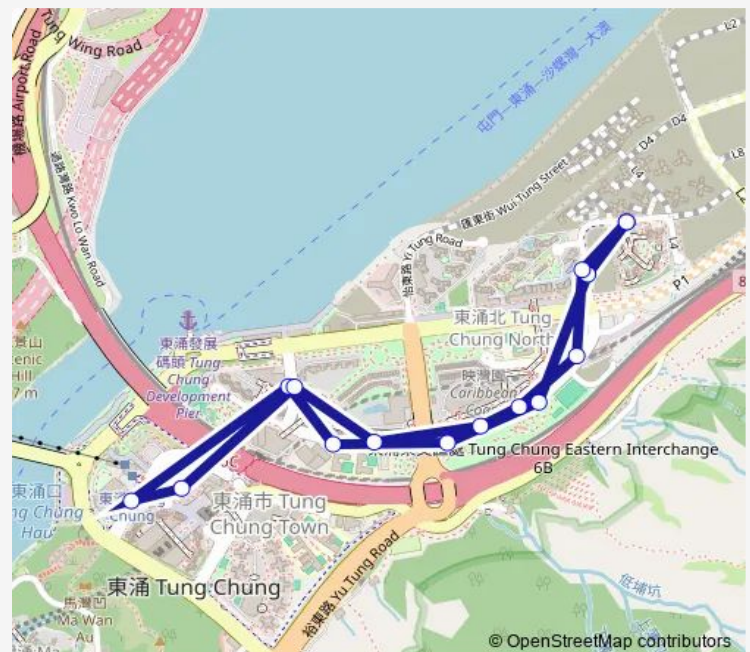

Route schedule

[Lwb] Ying Tung Estate|[Lwb] Ying Tung Estate BUS Terminus|[Nlb] Ying Tung Estate — [Lwb] Ying Tung Estate|[Lwb] Ying Tung Estate BUS Terminus|[Nlb] Ying Tung Estate

Monday	01:00
Tuesday	01:00
Wednesday	01:00
Thursday	01:00
Friday	01:00
Saturday	01:00
Sunday	01:00

Route info

Direction: [Lwb] Ying Tung Estate|[Lwb] Ying Tung Estate BUS Terminus|[Nlb] Ying Tung Estate

Stops: 15

Trip Duration: 0 hour 10 min

[Ctb] Caribbean Coast Phase 1, MAN Tung Road[[Lwb] Caribbean Coast Phase 1[[Nlb] Caribbean Coast Phase 1

[Ctb] THE Visionary, Ying Tung Road[[Lwb] THE Visionary[[Nlb] THE Visionary (North Bound)

[Lwb] Ying Tung Estate[[Lwb] Ying Tung Estate BUS Terminus[[Nlb] Ying Tung Estate

N37 Bus time schedules and route maps are available in an offline PDF at busmaps.com. Use the busmaps.com website to see live bus times, train schedule or subway schedule, and step-by-step directions for all public transit in Tung Chung