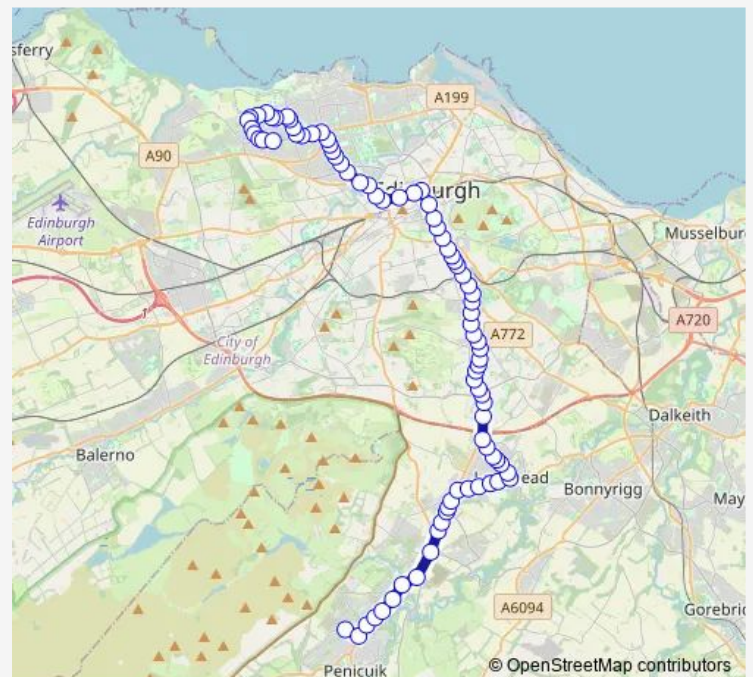

Thursday 00:09-03:01

Friday 00:09-03:01

Saturday 00:09-03:01

Sunday 00:09-03:01

Route info

Direction: Silverknowes Neuk

Stops: 94

Trip Duration: 1 hour 1 min