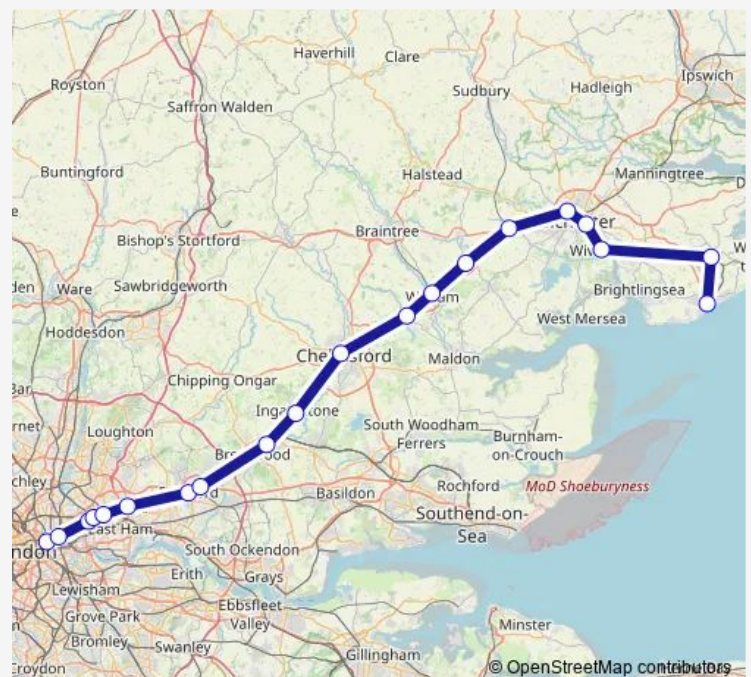

Weeley

Thorpe-le-Soken

Clacton-on-Sea

Route schedule

London Liverpool Street — Clacton-on-Sea

Monday 06:02-18:12

Tuesday 06:02-18:12

Wednesday 06:02-18:12

Thursday 06:02-18:12

Friday 06:02-18:12

Saturday —

Sunday 08:30-22:38

Route info

Direction: London Liverpool Street

Stops: 21

Trip Duration: 1 hour 36 min

■ Le:Lst->Clt — LE train service from LST to Clt

Direction

London Liverpool Street — Clacton-on-Sea

20 stops

[Open route schedule](#)

London Liverpool Street

Bethnal Green

Stratford (London)

Saturday 06:18-22:18

Sunday —

Route info

Direction: London Liverpool Street

Stops: 20

Trip Duration: 1 hour 34 min

Direction

London Liverpool Street — Clacton-on-Sea