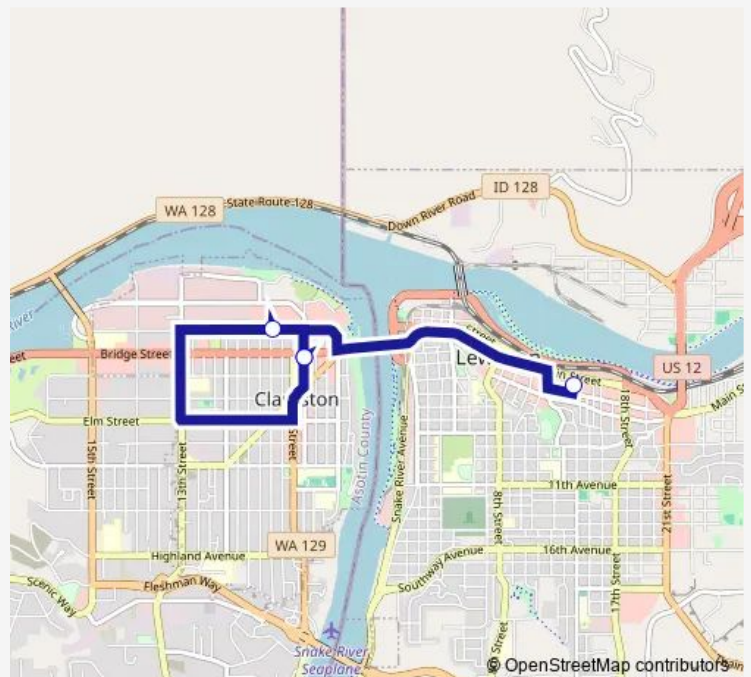

## Bus Blue Line 2

[Go to website](#)

### Direction

Dshs — Lewiston Community Center

4 stops

[Open route schedule](#)

Dshs

Walmart

Dshs

Lewiston Community Center

### Route schedule

Dshs — Lewiston Community Center

Monday 06:35-18:35

Tuesday 06:35-18:35

Wednesday 06:35-18:35

Thursday 06:35-18:35

Friday 06:35-18:35

Saturday 08:48-14:35

### Route info

Direction: Dshs

Stops: 4

Trip Duration: 0 hour 22 min

Blue Line 2

Blue Line 2 Bus time schedules and route maps are available in an offline PDF at [busmaps.com](https://busmaps.com). Use the [busmaps.com](https://busmaps.com) website to see live bus times, train schedule or subway schedule, and step-by-step directions for all public transit in