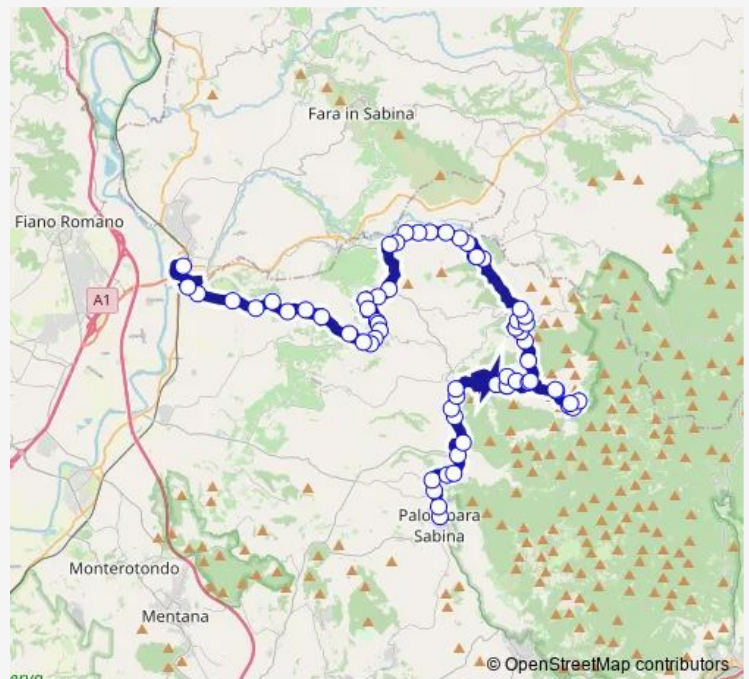

Monteflavio | Via dei Volsci # f14943

Monteflavio | Via Belli # f14944

Monteflavio | Via 4 Novembre # f14945

Route schedule

Palombara | Viale Rieti # f14836 — MONTELIBRETTI | Stazione FS # f9958

Monday	—
Tuesday	—
Wednesday	—
Thursday	—
Friday	—
Saturday	—
Sunday	05:20-18:25

Route info

Direction: Palombara | Viale Rieti # f14836

Stops: 63

Trip Duration: 1 hour 20 min

Palombara Sabina - Passo Corese # PI188a

Monteflavio | Via Matteotti # f14946

Monteflavio | Cimitero # f14948

Monteflavio | Via Villini Via Collelato # f14949

The schedule is provided in the local timezone. Times with "(+1)" indicate departures on the next day.

PDF file created on 2025-01-16

2024 BusMaps.com - All Rights Reserved