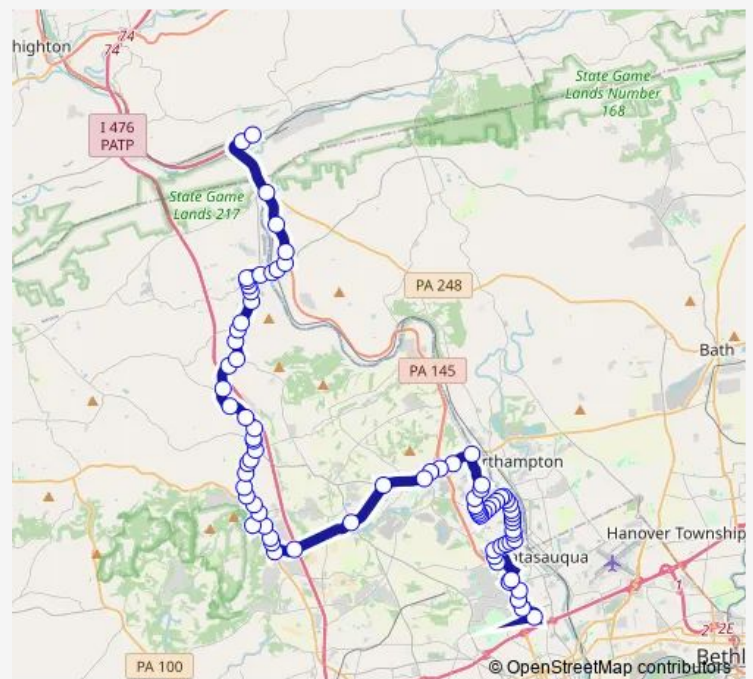

Delaware at 1st Wb

Rt 145 at Rt 248 Sb

Rt 145 at Valley Dr Sb

Best at Chestnut Sb

Main at Best Wb

Main at Cherry Wb

Main at Canal Wb

Rt 873 at Walnut Wb

Rt 873 at Oak Sb

Rt 873 at Terrace Sb

Rt 873 at Oakwood Eb

Route schedule

3rd at Palmerton Park — LVM - Platform 2

Monday	07:15-19:15
Tuesday	07:15-19:15
Wednesday	07:15-19:15
Thursday	07:15-19:15
Friday	07:15-19:15
Saturday	—
Sunday	—

Route info

Direction: 3rd at Palmerton Park

Stops: 77

Trip Duration: 1 hour 5 min

325 - Carbon

Rt 873 at Glencrest Nb

Rt 873 at Woodland Sb

Rt 873 at Park Sb

Friday 06:00-17:45

Saturday —

Sunday —

Route info

Direction: LVM - Platform 2

Stops: 81

Trip Duration: 1 hour 7 min

Chestnut at 9th WB - Coplay