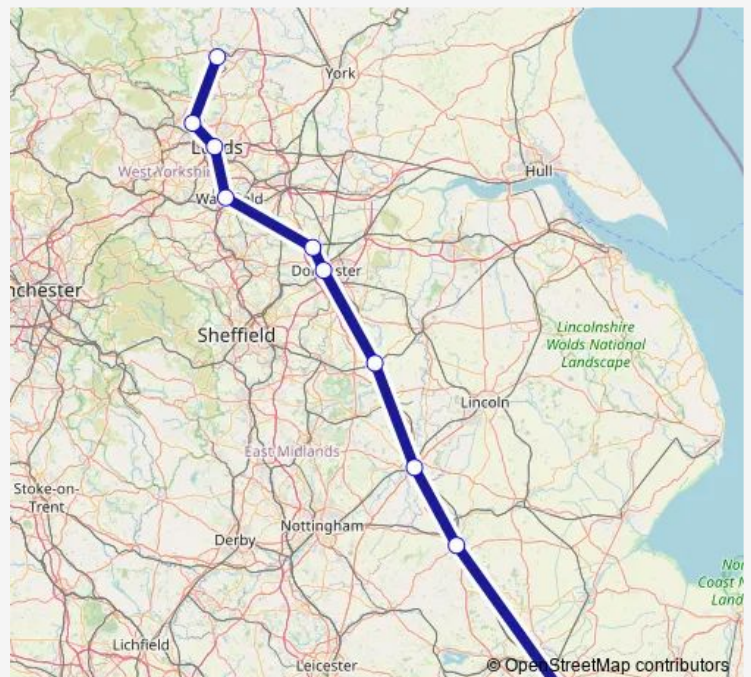

### Direction

Harrogate — Peterborough

10 stops

[Open route schedule](#)

Harrogate

Horsforth

Leeds

Wakefield Westgate

Adwick

Doncaster

Retford

Newark North Gate

Grantham

Peterborough

### Route schedule

Harrogate — Peterborough

Monday —

Tuesday —

Wednesday —

Thursday —

Friday 07:35

Saturday —

### Route info

Direction: Harrogate

Stops: 10

Trip Duration: 2 hour 25 min

■ Gr:Hgt->Pbo — GR train service from HGT to Pbo

Gr:Hgt->Pbo Rail time schedules and route maps are available in an offline PDF at [busmaps.com](https://busmaps.com). Use the [busmaps.com](https://busmaps.com) website to see live bus times, train schedule or subway schedule, and step-by-step directions for all public transit in Leeds