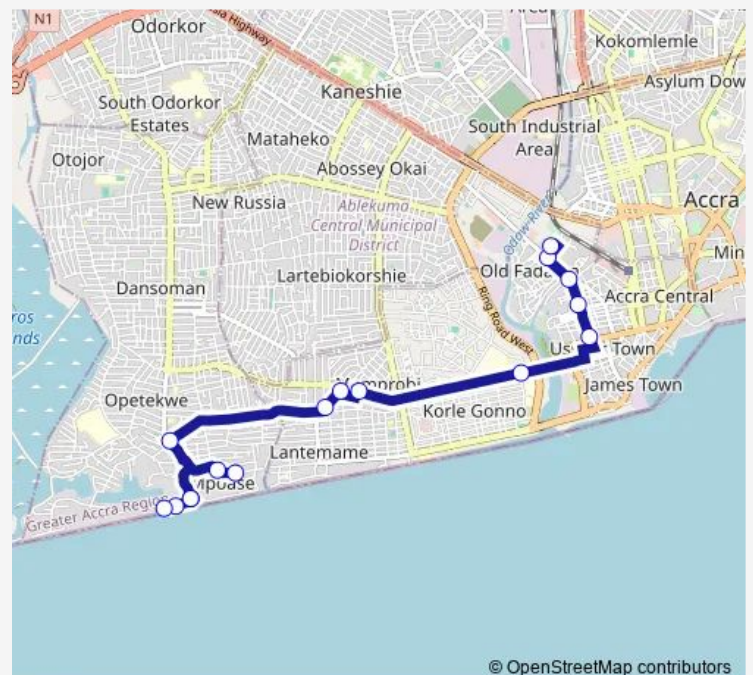

Bus 480A Shiabu to Agbogbloshie Station No. 2

[Go to website](#)

Direction

Terminal Shiabu — Terminal Agbogbloshie Station No. 2

16 stops

[Open route schedule](#)

Terminal Shiabu

China Town

St Mary's/Barber

Palladium

Arena

Filling Station 535

Market 488

Terminal Agbogbloshie Station No. 2

Route schedule

Terminal Shiabu — Terminal Agbogbloshie Station No. 2

Monday 12:42

Tuesday 12:42

Wednesday 12:42

Thursday 12:42

Friday 12:42

Saturday 12:42

Sunday 12:42

Route info

Direction: Terminal Shiabu

Stops: 16

Trip Duration: 0 hour 57 min

© OpenStreetMap contributors

■ 480A — Shiabu to Agbogbloshie Station No. 2

BusMaps

480A Bus time schedules and route maps are available in an offline PDF at busmaps.com. Use the busmaps.com website to see live bus times, train schedule or subway schedule, and step-by-step directions for all public transit in Accra