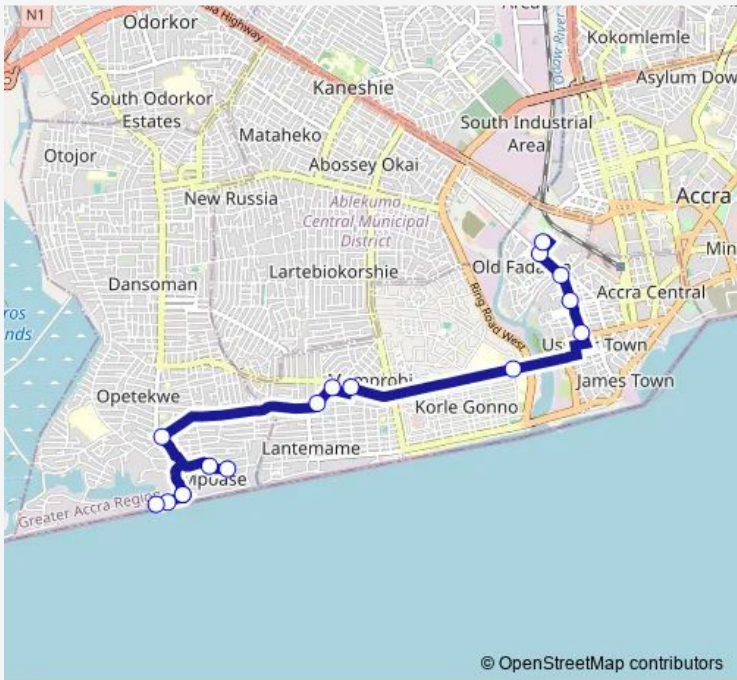

Bus 480a Shiabu to Agbogbloshie Station No. 2

[Go to website](#)

**Direction**  
Terminal Shiabu — Terminal Agbogbloshie Station No. 2

16 stops

[Open route schedule](#)

- Terminal Shiabu
- China Town
- Drug Store 480
- Jah Anointing
- Sign Board 480
- Drug Store 480
- Agege Last Stop Station
- Bamboi 2
- Methodist 260
- Abodwe
- St Mary's/Barber
- Palladium
- Arena
- Filling Station 535
- Market 488
- Terminal Agbogbloshie Station No. 2

Route schedule  
Terminal Shiabu — Terminal Agbogbloshie Station No. 2

Monday	12:42
Tuesday	12:42
Wednesday	12:42
Thursday	12:42
Friday	12:42
Saturday	12:42
Sunday	12:42

Route info

Direction: Terminal Shiabu

Stops: 16

Trip Duration: 0 hour 57 min

© OpenStreetMap contributors

■ 480a — Shiabu to Agbogbloshie Station No. 2 **BusMaps**

480a Bus time schedules and route maps are available in an offline PDF at [busmaps.com](https://busmaps.com). Use the [busmaps.com](https://busmaps.com) website to see live bus times, train schedule or subway schedule, and step-by-step directions for all public transit in Accra