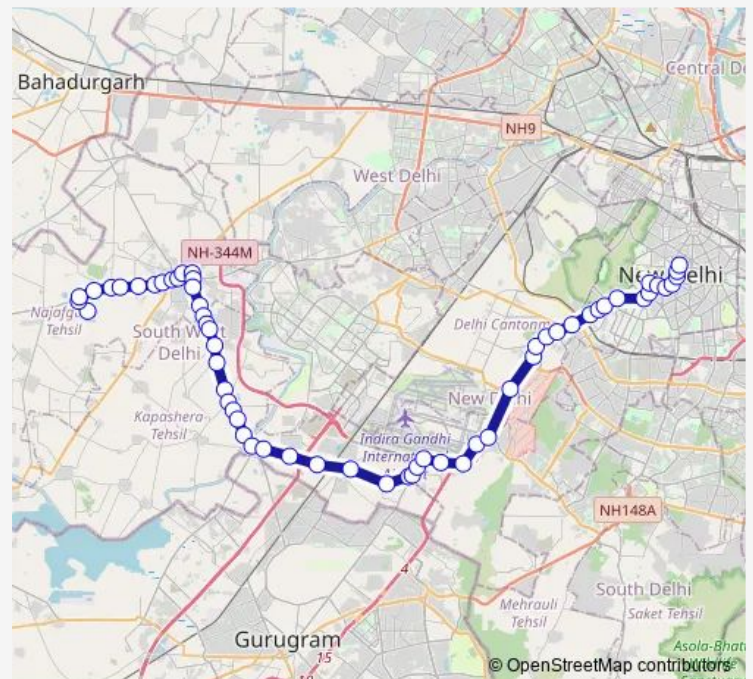

### Route schedule

Surehra Village — Krishi Bhawan

Monday 05:30-20:26

Tuesday 05:30-20:26

Wednesday 05:30-20:26

Thursday 05:30-20:26

Friday 05:30-20:26

Saturday 05:30-20:26

### Route info

Direction: Surehra Village

Stops: 59

Trip Duration: 2 hour 39 min

770altdown

BusMaps

Chhawla School

Chhawla Village