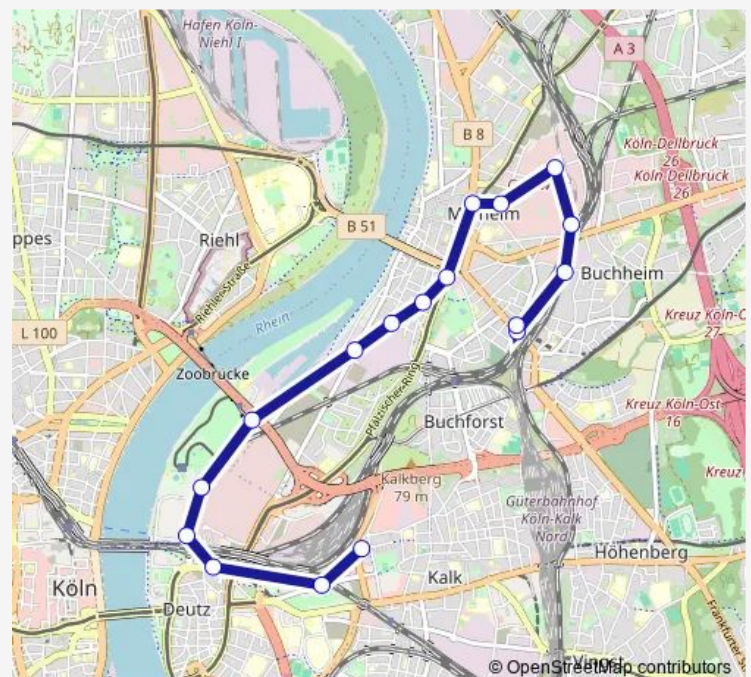

Köln Deutz Im Rheinpark

Köln Bf Deutz/Messeplatz

Köln Bf Deutz/Messe Lanxess arena

Köln Deutz Gummersbacher Str.

Köln Kalk Corintostr.

Route schedule

Köln Mülheim Bf Mülheim — Köln Kalk Corintostr.

Monday 05:59-22:59

Tuesday 05:59-22:59

Wednesday 05:59-22:59

Thursday 05:59-22:59

Friday 05:59-22:59

Saturday 05:59-22:59

Sunday 08:59-22:59

Route info

Direction: Köln Mülheim Bf Mülheim

Stops: 17

Trip Duration: 0 hour 36 min

Direction

Köln Kalk Corintostr. — Köln Mülheim Bf Mülheim

17 stops

[Open route schedule](#)

Köln Kalk Corintostr.

Köln Deutz Gummersbacher Str.

Route info

Direction: Köln Kalk Corintostr.

Stops: 17

Trip Duration: 0 hour 34 min

150 Tram time schedules and route maps are available in an offline PDF at busmaps.com. Use the busmaps.com website to see live bus times, train schedule or subway schedule, and step-by-step directions for all public transit in Koeln