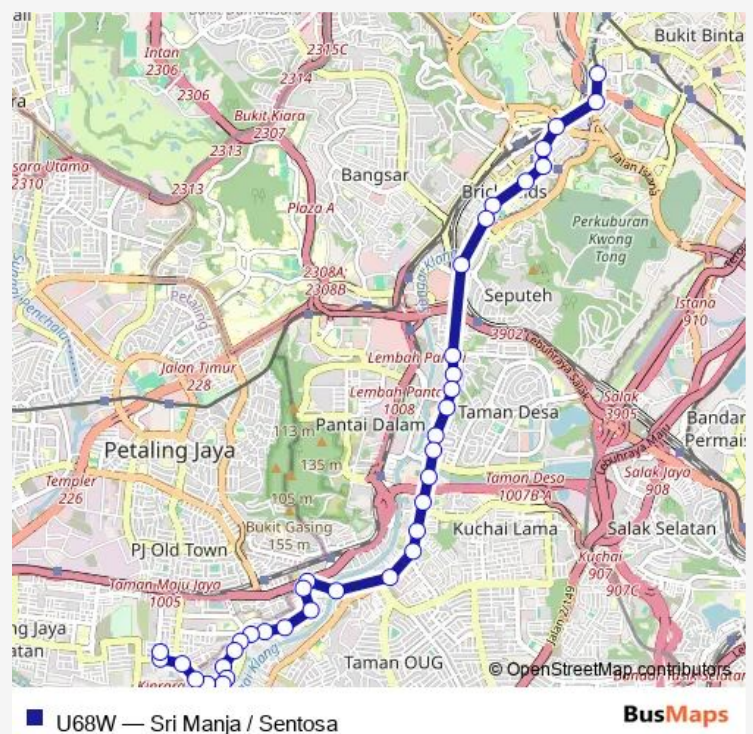

### Route schedule

HAB Pasar Seni, Platform C — Hab Bas Taman Sri Sentosa, Jalan PJS 1/25

Monday	06:00
Tuesday	06:00
Wednesday	06:00
Thursday	06:00
Friday	06:00
Saturday	06:00
Sunday	06:00

### Route info

Direction: HAB Pasar Seni, Platform C

Stops: 37

Trip Duration: 17 hour 0 min

■ U68W — Sri Manja / Sentosa

Sime Tyres (opp.), Jalan Klang Lama

Bomba (opp.) Jalan Taman Sri Sentosa

Pos Malaysia, Jalan Taman Sri Sentosa