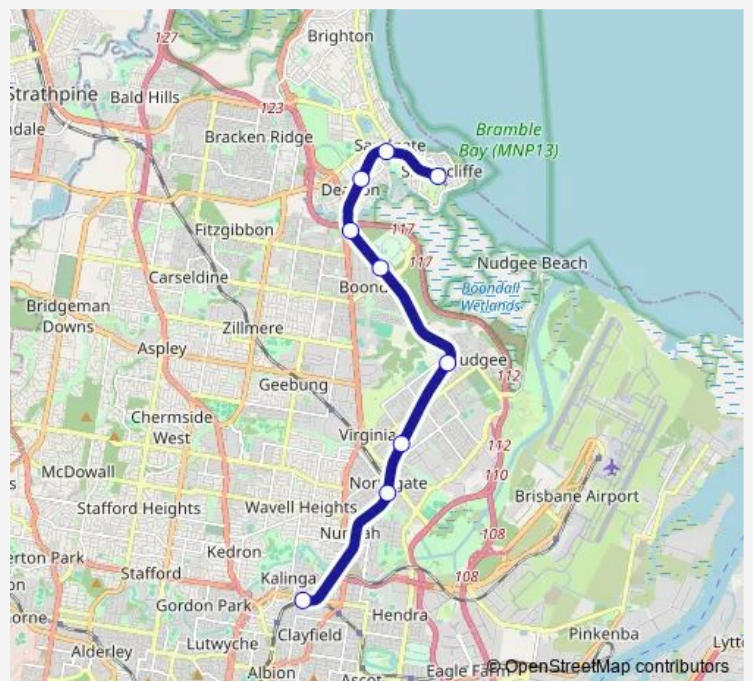

Burpengary station, platform 1

Narangba station, platform 1

Dakabin station, platform 1

Petrie station, platform 4

Geebung station, platform 1

Northgate station, platform 3

Route schedule

Caboolture station, platform 1 — Northgate station, platform 3

Monday	—
Tuesday	—
Wednesday	—
Thursday	—
Friday	04:36-00:06 ⁺¹
Saturday	—
Sunday	—

Route info

Direction: Caboolture station, platform 1

Stops: 8

Trip Duration: 0 hour 37 min

CASH — Caboolture line - Shorncliffe line

Direction

Caboolture station, platform 2 — Northgate station, platform 3

8 stops

[Open route schedule](#)

Caboolture station, platform 2

Morayfield station, platform 1

Burpengary station, platform 1

Narangba station, platform 1