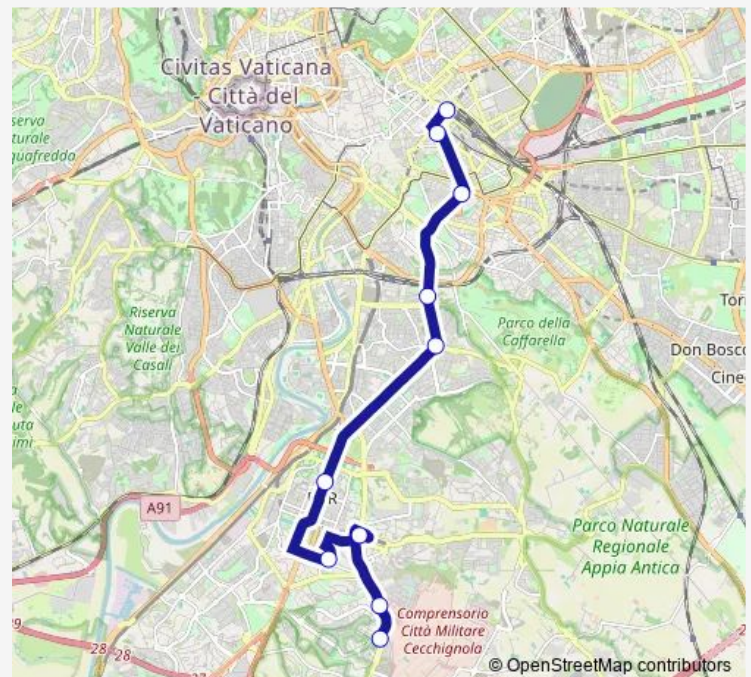

Bus F20

[Go to website](#)

Direction

TERMINI (MA-MB-FS) — LAURENTINA/CELINE

10 stops

[Open route schedule](#)

TERMINI (MA-MB-FS)

S. Maria Maggiore

P.Za S. Giovanni IN Laterano (H)

Colombo/Bavastro

Navigatori

Colombo/Agricoltura

NAIROBI/S. EUGENIO (H)

LAURENTINA (MB)

LAURENTINA/CECCHIGNOLA

LAURENTINA/CELINE

Route schedule

TERMINI (MA-MB-FS) — LAURENTINA/CELINE

Monday	20:08-00:38 ⁺¹
Tuesday	20:08-00:38 ⁺¹
Wednesday	20:08-00:38 ⁺¹
Thursday	20:08-00:38 ⁺¹
Friday	20:08-00:38 ⁺¹
Saturday	20:55-01:24 ⁺¹
Sunday	20:24-01:19 ⁺¹

Route info

Direction: TERMINI (MA-MB-FS)

Stops: 10

Trip Duration: 0 hour 45 min

F20

BusMaps

F20 Bus time schedules and route maps are available in an offline PDF at busmaps.com. Use the busmaps.com website to see live bus times, train schedule or subway schedule, and step-by-step directions for all public transit in Rome