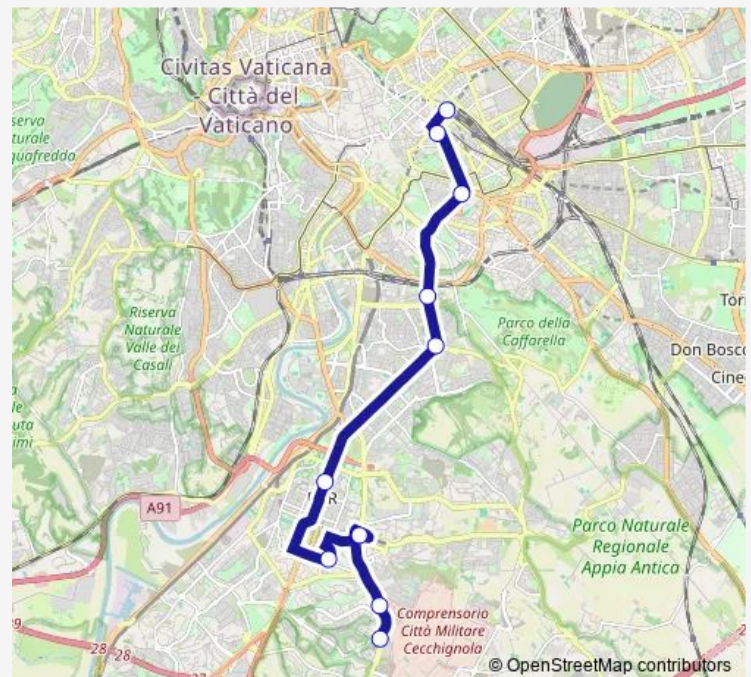

P.Za S. Giovanni IN Laterano (H)

Colombo/Bavastro

Navigatori

Colombo/Agricoltura

Nairobi/S. Eugenio (H)

Laurentina (Mb)

Laurentina/Cecchignola

Laurentina/Celine

Route schedule

Termini (MA-MB-Fs) — Laurentina/Celine

Monday	20:08-00:38 ⁺¹
Tuesday	20:08-00:38 ⁺¹
Wednesday	20:08-00:38 ⁺¹
Thursday	20:08-00:38 ⁺¹
Friday	20:08-00:38 ⁺¹
Saturday	20:55-01:24 ⁺¹
Sunday	20:24-01:19 ⁺¹

Route info

Direction: Termini (MA-MB-Fs)

Stops: 10

Trip Duration: 0 hour 45 min

F20

BusMaps

Direction

Termini (MA-MB-Fs) — Laurentina/Celine

11 stops

[Open route schedule](#)

Termini (MA-MB-Fs)

Termini (MA-MB-Fs)

S. Maria Maggiore

P.Za S. Giovanni IN Laterano (H)

Colombo/Bavastro

Navigatori