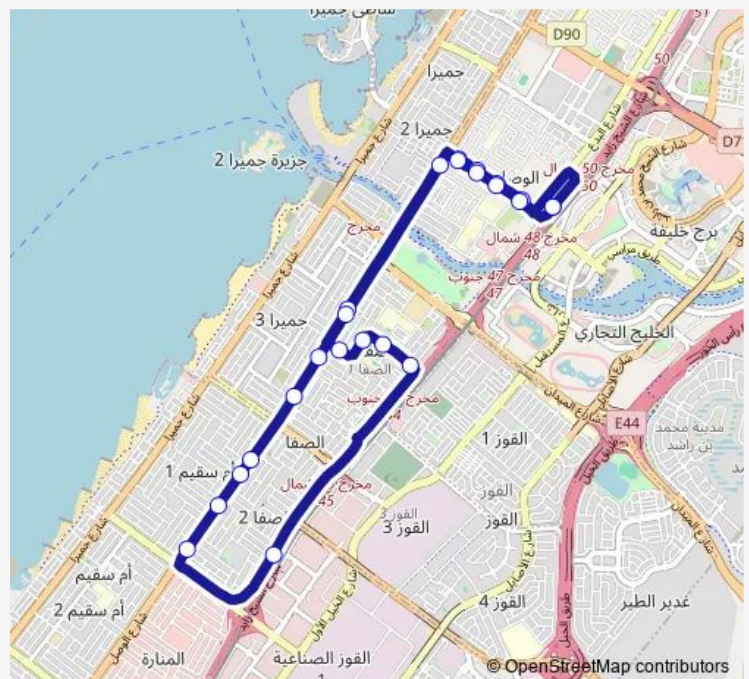

Direction

Business Bay Metro Bus Stop Seaside — Business Bay Metro Bus Stop Seaside

24 stops

[Open route schedule](#)

Business Bay Metro Bus Stop Seaside

Emarat, Headquarters 2, Street 35

Al Wasl, Street 35, Al Ittihad Health Center 1

Al Wasl Road, Ferdous Building 2

Wasl Road, Box Park 2-2

Al Wasl, Street 35, Dar Al Ber Society 2

Al Wasl, Street 35A-2

Route schedule

Business Bay Metro Bus Stop Seaside — Business Bay Metro Bus Stop Seaside

Monday	04:16-23:45
Tuesday	04:16-23:45
Wednesday	04:16-23:45
Thursday	04:16-23:45
Friday	04:15-00:45 ⁺¹
Saturday	04:14-23:45
Sunday	07:09-23:44

Route info

Direction: Business Bay Metro Bus Stop Seaside

Stops: 24

Trip Duration: 0 hour 47 min

F20 — Business Bay MS - Al Safa 1

Al Wasl, Street 35, Al Ittihad Health Center 2

Emarat, Headquarters

Business Bay Metro Bus Stop Seaside

F20 Bus time schedules and route maps are available in an offline PDF at busmaps.com. Use the busmaps.com website to see live bus times, train schedule or subway schedule, and step-by-step directions for all public transit in Dubai