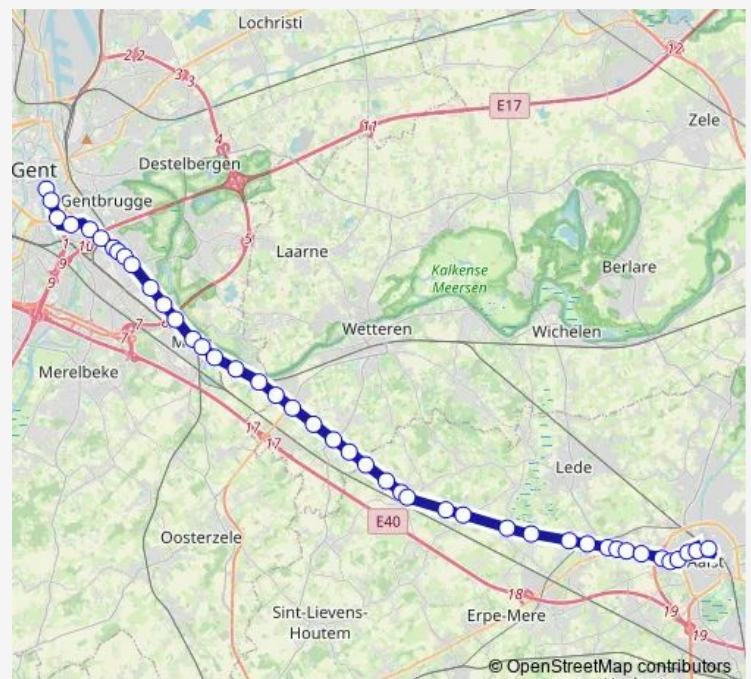

—

Sunday

—

Route info

Direction: Gent Zuid perron 5

Stops: 43

Trip Duration: 0 hour 45 min

Massemen Strop