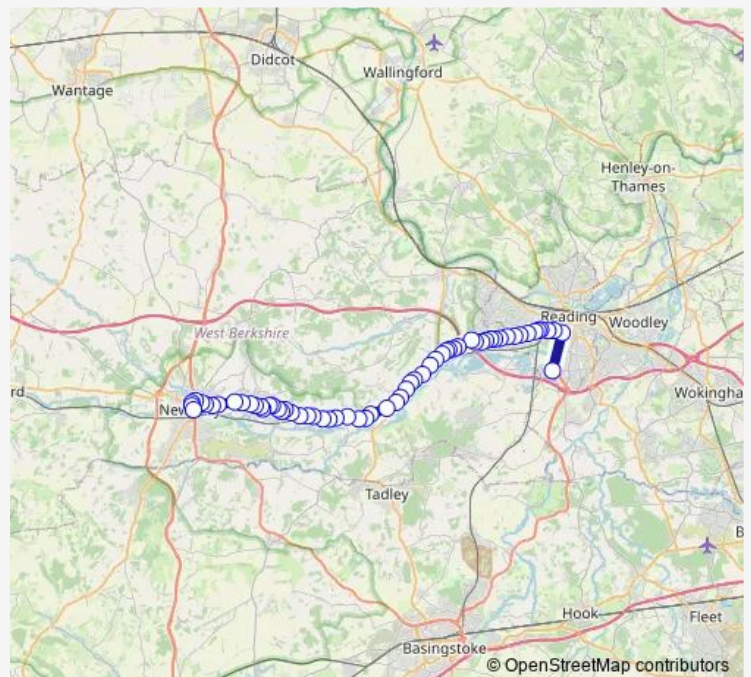

### Direction

Reading Stadium Bus Park — Newbury Wharf

62 stops

[Open route schedule](#)

Reading Stadium Bus Park

Admirals Court

Coley Avenue

Hungerford Drive

### Route schedule

Reading Stadium Bus Park — Newbury Wharf

Monday 14:30-22:00

Tuesday 14:30-22:00

Wednesday 14:30-22:00

Thursday 14:30-22:00

Friday 14:30-22:00

Saturday 14:30

### Route info

Direction: Reading Stadium Bus Park

Stops: 62

Trip Duration: 1 hour 13 min

F20

Theale Green School

The Green

Wigmore Lane