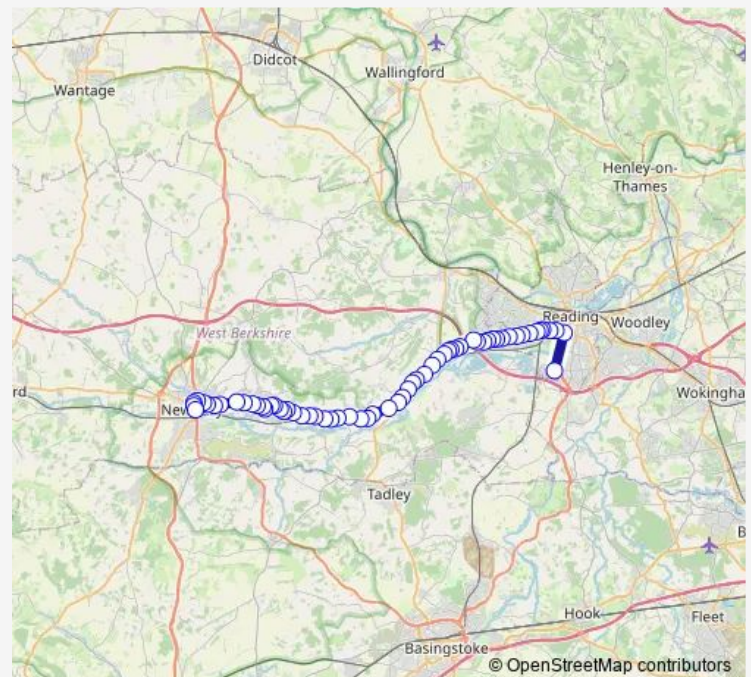

### Route schedule

Reading Stadium Bus Park — Newbury Wharf

Monday 22:00

Tuesday 22:00

Wednesday 22:00

Thursday 17:00-22:00

Friday 22:00

Saturday 17:00

### Route info

Direction: Reading Stadium Bus Park

Stops: 62

Trip Duration: 1 hour 13 min

F20

BusMaps

Theale Green School

The Green