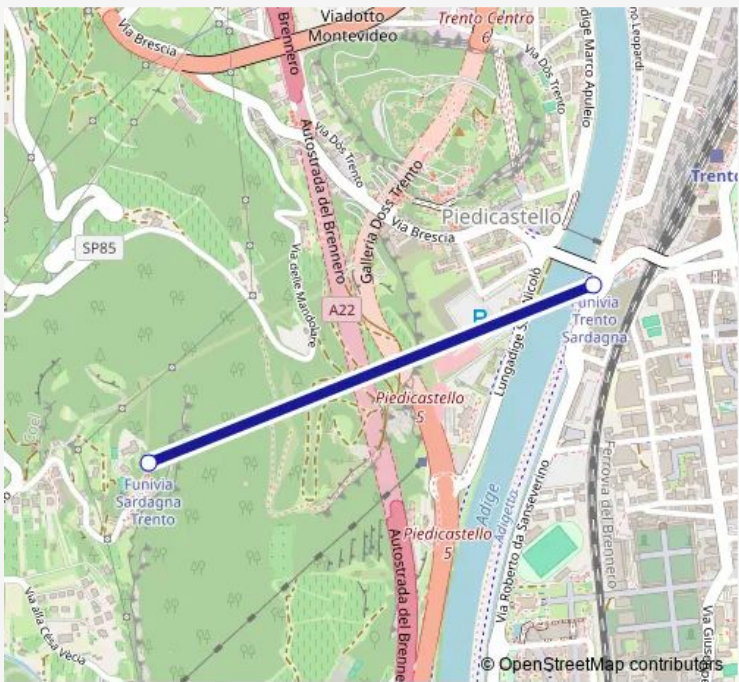

# Cable tram Fu Funivia Trento Sardagna

[Go to website](#)

**Direction**  
 Funivia-Staz. di Valle-Trento — Funivia-Staz. di Monte-Sardagna  
 2 stops  
[Open route schedule](#)

- Funivia-Staz. di Valle-Trento
- Funivia-Staz. di Monte-Sardagna

Route schedule  
 Funivia-Staz. di Valle-Trento — Funivia-Staz. di Monte-Sardagna

Monday	07:00-22:30
Tuesday	07:00-22:30
Wednesday	07:00-22:30
Thursday	07:00-22:30
Friday	07:00-22:30
Saturday	07:00-22:30
Sunday	07:00-22:30

**Route info**  
 Direction: Funivia-Staz. di Valle-Trento  
 Stops: 2  
 Trip Duration: 0 hour 5 min

### Route info

Direction: Funivia-Staz. di Monte-Sardagna

Stops: 2

Trip Duration: 0 hour 5 min

Fu Cable tram time schedules and route maps are available in an offline PDF at [busmaps.com](https://busmaps.com). Use the [busmaps.com](https://busmaps.com) website to see live bus times, train schedule or subway schedule, and step-by-step directions for all public transit in Trento