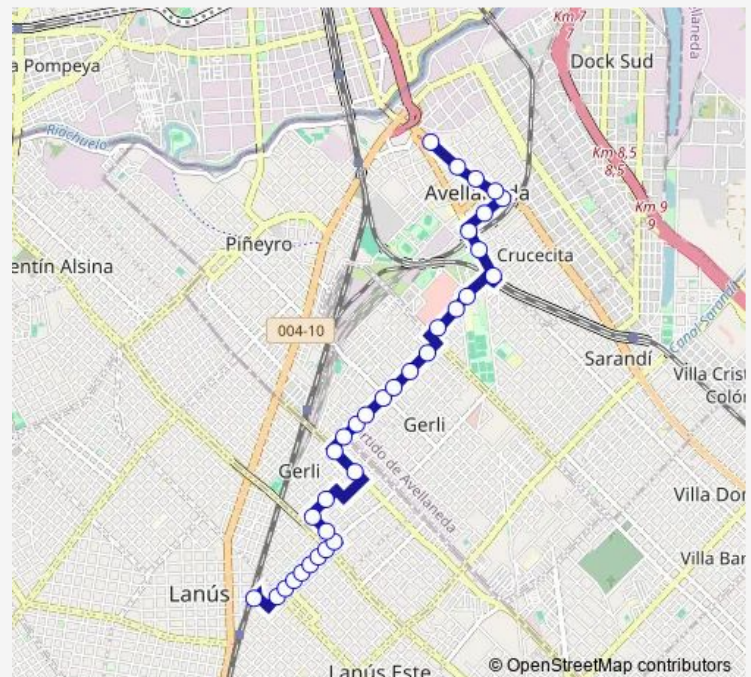

Vicente Damonte 1652 — Avenida Bartolomé Mitre 459

Monday 00:24-23:40

Tuesday 00:24-23:40

Wednesday 00:24-23:40

Thursday 00:24-23:40

Friday 00:24-23:40

Saturday 00:24-23:30

Sunday 00:24-23:30

Route info

Direction: Vicente Damonte 1652

Stops: 33

Trip Duration: 0 hour 29 min

■ 446A — Jpbsas446

Avenida General Güemes 998

Avenida General Güemes 848

Avenida General Güemes 514-560