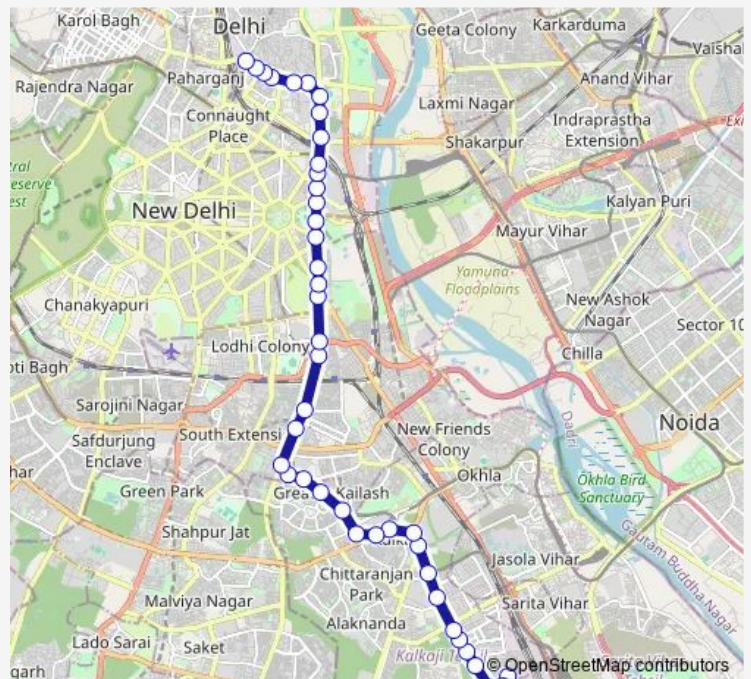

Central School (Andews Ganj)

Mckr Hospital

Defence Colony

Route schedule

Okhla Depot IV CWS li — Kamla Market / Ajmeri Gate

Monday 04:27-07:09

Tuesday 04:27-07:09

Wednesday 04:27-07:09

Thursday 04:27-07:09

Friday 04:27-07:09

Saturday 04:27-07:09

Sunday 04:27-07:09

Route info

Direction: Okhla Depot IV CWS li

Stops: 41

Trip Duration: 1 hour 14 min