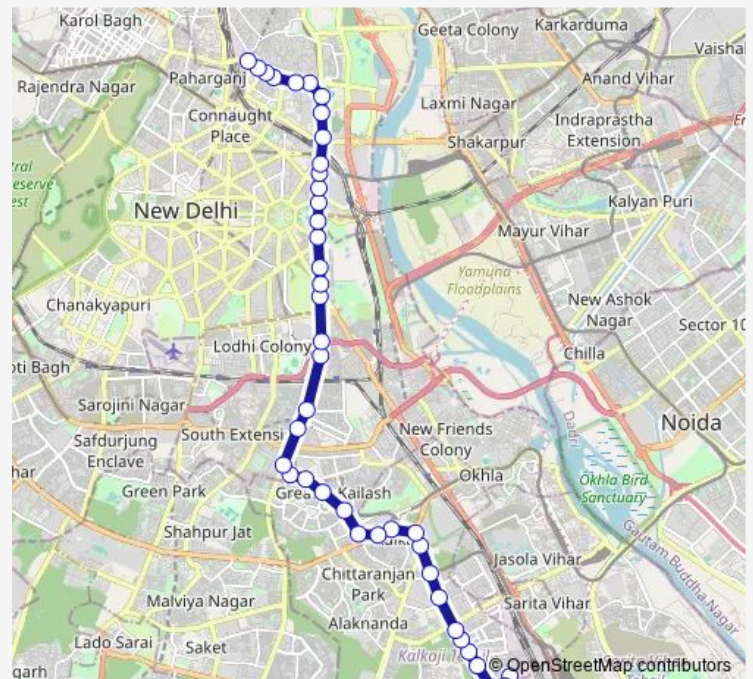

### Route schedule

Okhla Depot IV CWS li — Kamla Market / Ajmeri Gate

Monday 04:27-07:09

Tuesday 04:27-07:09

Wednesday 04:27-07:09

Thursday 04:27-07:09

Friday 04:27-07:09

Saturday 04:27-07:09

Sunday 04:27-07:09

### Route info

Direction: Okhla Depot IV CWS li

Stops: 41

Trip Duration: 1 hour 14 min

751Istldown

BusMaps

Pant Nagar

CGO Complex