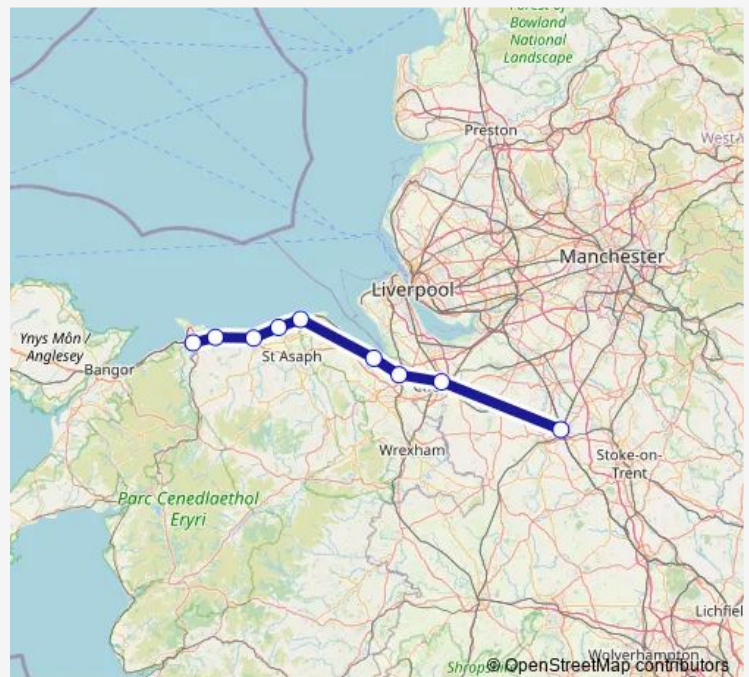

Rail Aw:Cre->Llj AW train service from CRE to Llj

[Go to website](#)

Direction

Crewe — Llandudno Junction

9 stops

[Open route schedule](#)

Crewe

Chester

Shotton

Flint

Prestatyn

Rhyl

Abergele & Pensarn

Colwyn Bay

Llandudno Junction

Route schedule

Crewe — Llandudno Junction

Monday 21:36

Tuesday 21:36

Wednesday 21:36

Thursday 21:36

Friday —

Saturday —

Sunday —

Route info

Direction: Crewe

Stops: 9

Trip Duration: 1 hour 23 min

■ Aw:Cre->Llj — AW train service from CRE to Llj

Aw:Cre->Llj Rail time schedules and route maps are available in an offline PDF at busmaps.com. Use the busmaps.com website to see live bus times, train schedule or subway schedule, and step-by-step directions for all public transit in Flint