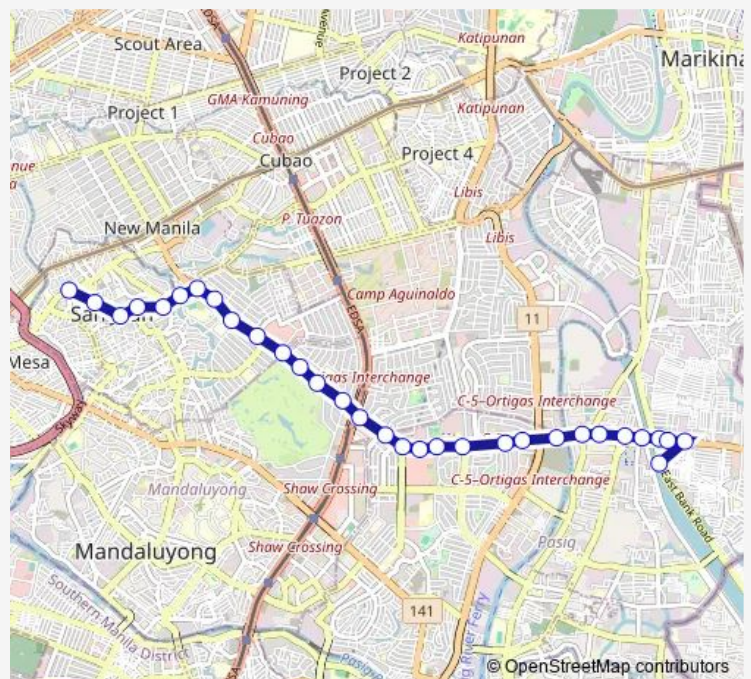

Ortigas Ave, Pasig City, Manila

Ortigas Ave, Pasig City, Manila

The Medical City, Pasig City, Manila

Ortigas Ave, Pasig City, Manila

### Route schedule

N.Domingo, San Juan, Manila — E Bank Rd / SE Approach Intersection, Pasig City, Manila

Monday 00:00

Tuesday 00:00

Wednesday 00:00

Thursday 00:00

Friday 00:00

Saturday 00:00

### Route info

Direction: N.Domingo, San Juan, Manila

Stops: 31

Trip Duration: 0 hour 44 min

■ SAN Juan Unimart - Rosario Junction (DE Castro)

Ortigas Ave, Pasig City, Manila

Ortigas Ave, Pasig City, Manila