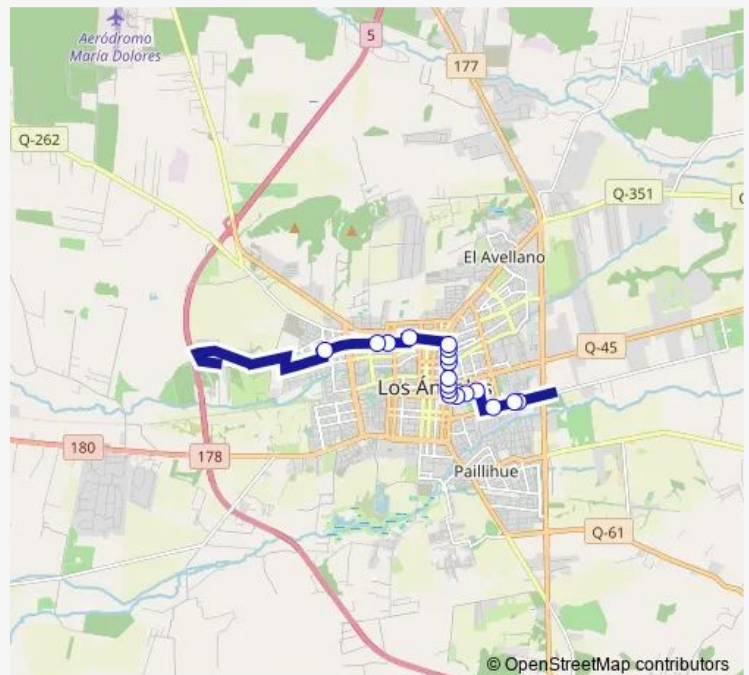

**Direction**

Gabriela Mistral / Cementerio Catolico — Bombero Fco. Rioseco / Poniente

18 stops

[Open route schedule](#)

Gabriela Mistral / Cementerio Catolico

Gabriela Mistral / Guillermo Marconi

Gabriela Mistral / Tte Luis Cruz Martinez

Villagran / Lientur

Villagran / Galvarino

Villagran / Janequeo

Janequeo / Reidor Jose Montoya

Bombero Fco. Rioseco / Ruiz Aldea

Bombero Fco. Rioseco / Las Fucsias

Bombero Fco. Rioseco / Poniente

Route schedule

Gabriela Mistral / Cementerio Catolico — Bombero Fco. Rioseco / Poniente

Monday 07:17-20:17

Tuesday 07:17-20:17

Wednesday 07:17-20:17

Thursday 07:17-20:17

Friday 07:17-20:17

Saturday 07:17-20:17

Sunday 07:17-20:17

Route info

Direction: Gabriela Mistral / Cementerio Catolico

Stops: 18

Trip Duration: 0 hour 17 min

5V\_R — Oropello - Montecea

5V\_R Bus time schedules and route maps are available in an offline PDF at [busmaps.com](https://busmaps.com). Use the [busmaps.com](https://busmaps.com) website to see live bus times, train schedule or subway schedule, and step-by-step directions for all public transit in Los Angeles