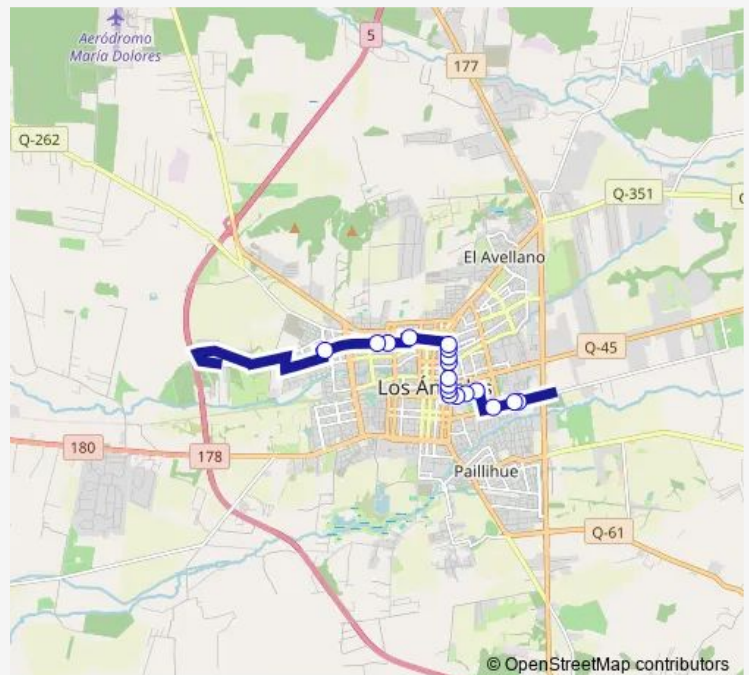

Direction

Gabriela Mistral / Cementerio Catolico — Bombero Fco. Rioseco / Poniente

18 stops

[Open route schedule](#)

Gabriela Mistral / Cementerio Catolico

Gabriela Mistral / Guillermo Marconi

Gabriela Mistral / Tte Luis Cruz Martinez

Villagran / Lientur

Villagran / Galvarino

Villagran / Janequeo

Janequeo / Reidor Jose Montoya

Bombero Fco. Rioseco / Ruiz Aldea

Bombero Fco. Rioseco / Las Fucsias

Bombero Fco. Rioseco / Poniente

Route schedule

Gabriela Mistral / Cementerio Catolico — Bombero Fco. Rioseco / Poniente

Monday 07:17-20:17

Tuesday 07:17-20:17

Wednesday 07:17-20:17

Thursday 07:17-20:17

Friday 07:17-20:17

Saturday 07:17-20:17

Sunday 07:17-20:17

Route info

Direction: Gabriela Mistral / Cementerio Catolico

Stops: 18

Trip Duration: 0 hour 17 min

5v_R — Orompello - Montecea

5v_R Bus time schedules and route maps are available in an offline PDF at busmaps.com. Use the busmaps.com website to see live bus times, train schedule or subway schedule, and step-by-step directions for all public transit in Los Angeles