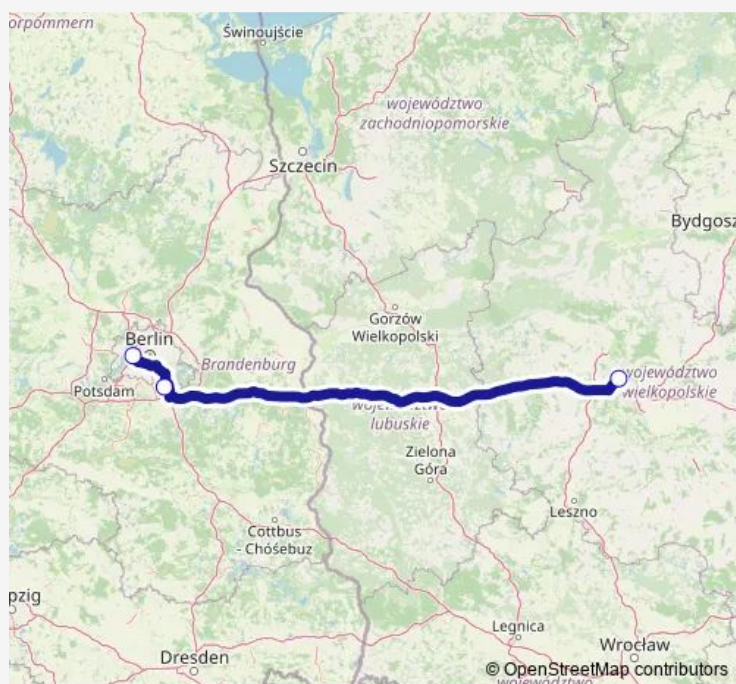

Bus FlixBus X1320A Poznan - Berlin (X1320 Booster)[Go to website](#)**Direction**

Berlin central bus station — Poznan, Bus Station Poznan Main Station

3 stops

[Open route schedule](#)

Berlin central bus station

Berlin Airport BER (Berlin Brandenburg), Terminal 1/2

Poznan, Bus Station Poznan Main Station

Route schedule

Berlin central bus station — Poznan, Bus Station Poznan Main Station

Monday	10:35
Tuesday	—
Wednesday	—
Thursday	—
Friday	10:35
Saturday	—
Sunday	—

Route info

Direction: Berlin central bus station

Stops: 3

Trip Duration: 3 hour 55 min

FlixBus X1320A — Poznan - Berlin (X1320 Booster)

FlixBus X1320A Bus time schedules and route maps are available in an offline PDF at busmaps.com. Use the busmaps.com website to see live bus times, train schedule or subway schedule, and step-by-step directions for all public transit in Berlin