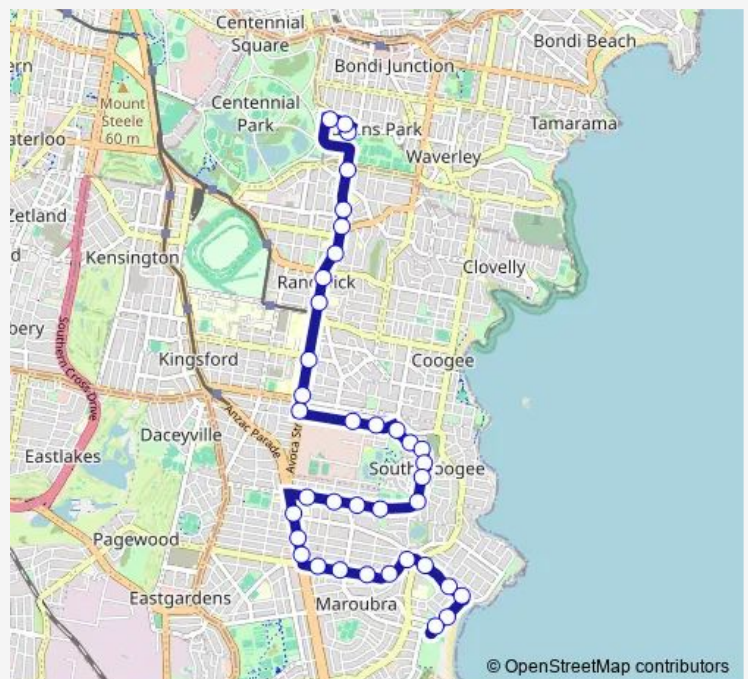

School Bus 704e Moriah College Queens Park to Maroubra Beach

[Go to website](#)

Direction

Stanley St At Avoca St — Maroubra Beach Set Down Only

33 stops

[Open route schedule](#)

Stanley St At Avoca St

Avoca St At Frenchmans Rd

Avoca St At Eulalie Av

Avoca St Opp Marcellin College

Sacred Heart Primary School, Avoca St

Avoca St Opp Randwick Girls High School

Avoca St Opp Randwick Boys High School

Avoca St At Bundock St

Bundock St Before Ellen St

Bundock St At Hendy St

Elphinstone Rd At Uralla Pl

Elphinstone Rd At Yamba Pl

Elphinstone Rd After Iluka Pl

Elphinstone Rd Opp Jacaranda Pl

South Coogee Public School, Moverly Rd

Moverly Rd At Bryne Av

Moverly Rd Opp South Coogee Bowling Club

Moverly Rd At Cooper St

Moverly Rd At Garden St

Maroubra Junction Public School, Moverley Rd

Maroubra Junction Public School, Anzac Pde

Route schedule

Stanley St At Avoca St — Maroubra Beach Set Down Only

Monday 15:40

Tuesday 15:40

Wednesday 15:40

Thursday 15:40

Friday 15:40

Saturday —

Sunday —

Route info

Direction: Stanley St At Avoca St

Stops: 33

Trip Duration: 0 hour 30 min