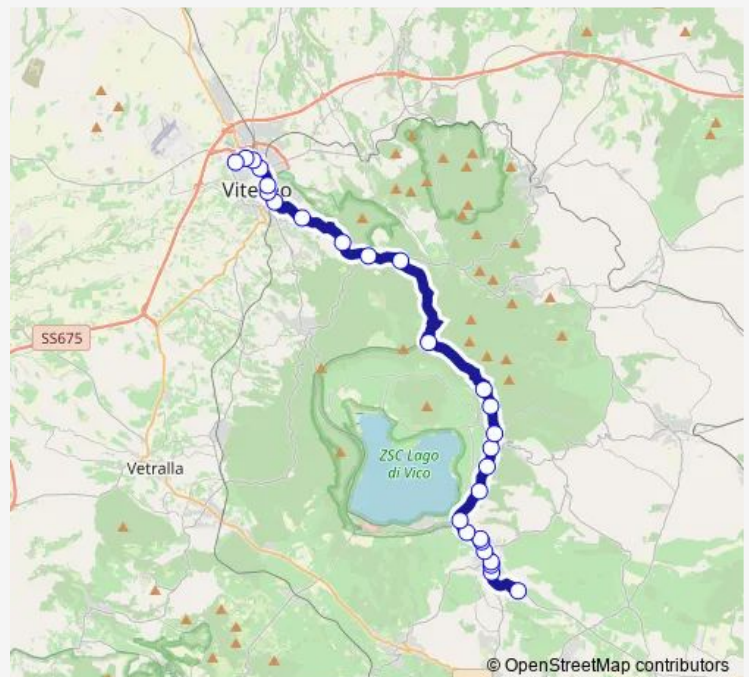

Thursday 08:15-13:00

Friday 08:15-13:00

Saturday 08:20-12:55

Sunday —

Route info

Direction: Ronciglione | Deposito # f2547

Stops: 27

Trip Duration: 0 hour 45 min