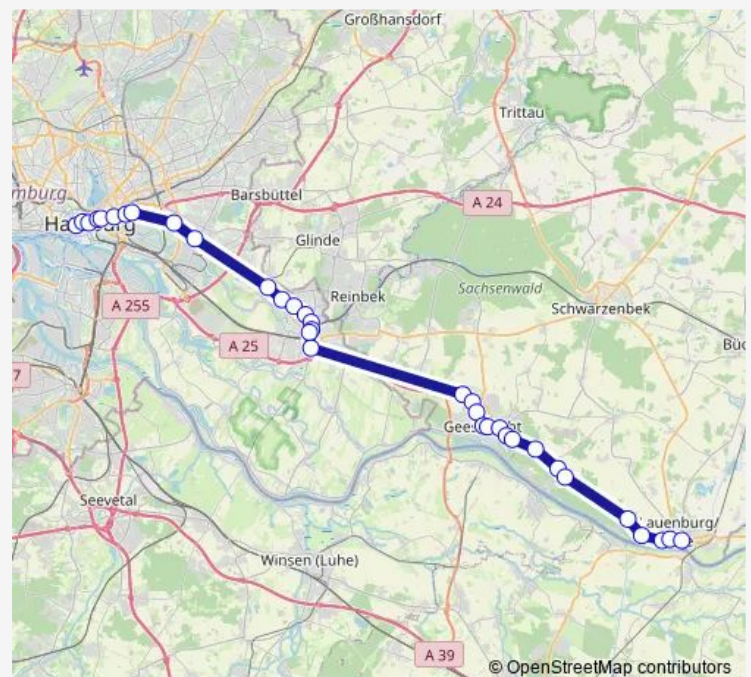

Geesthacht, An der Post

Geesthacht, Düneberger Straße

Geesthacht, Schäferstrift

Geesthacht, Besenhorst

Lehfeld

S Bergedorf (Sev)

Sander Markt

Lohbrügger Markt

### Route schedule

Lauenburg, Zob — Rathausmarkt

Monday 06:08-08:59

Tuesday 06:08-08:59

Wednesday 06:08-08:59

Thursday 06:08-08:59

Friday 06:08-08:59

Saturday —

### Route info

Direction: Lauenburg, Zob

Stops: 33

Trip Duration: 1 hour 32 min

X80

BusMaps

Grandkoppel

BG Klinikum Boberg