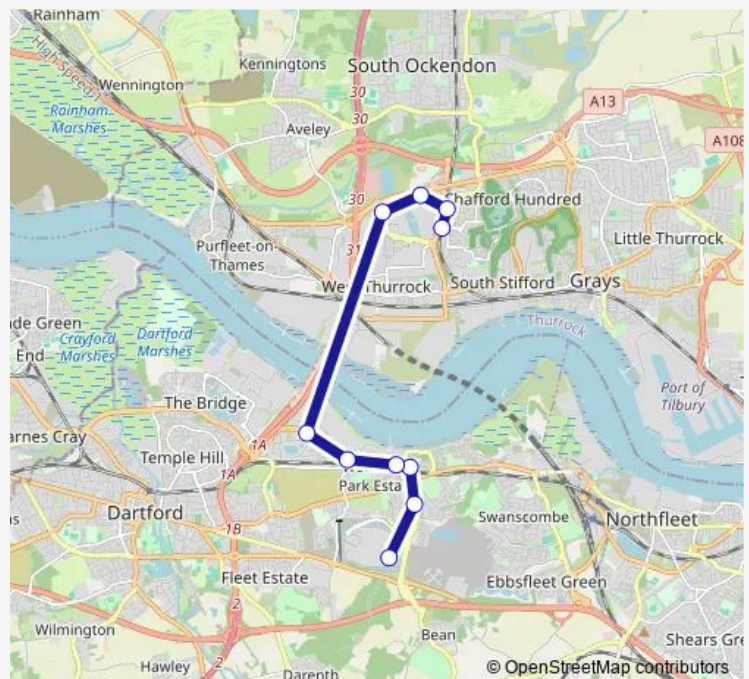

### Route schedule

Bus Station — Railway Station

Monday 06:30-21:35

Tuesday 06:30-21:35

Wednesday 06:30-21:35

Thursday 06:30-21:35

Friday 06:30-21:35

Saturday 07:30-20:30

### Route info

Direction: Bus Station

Stops: 10

Trip Duration: 0 hour 25 min

X80 — Lakeside - Bluewater

**Direction**

Railway Station — Bus Station

11 stops

[Open route schedule](#)

Railway Station

Fleming Road

Bus Station

Tesco

Galleon Boulevard

Stone Crossing

Asda