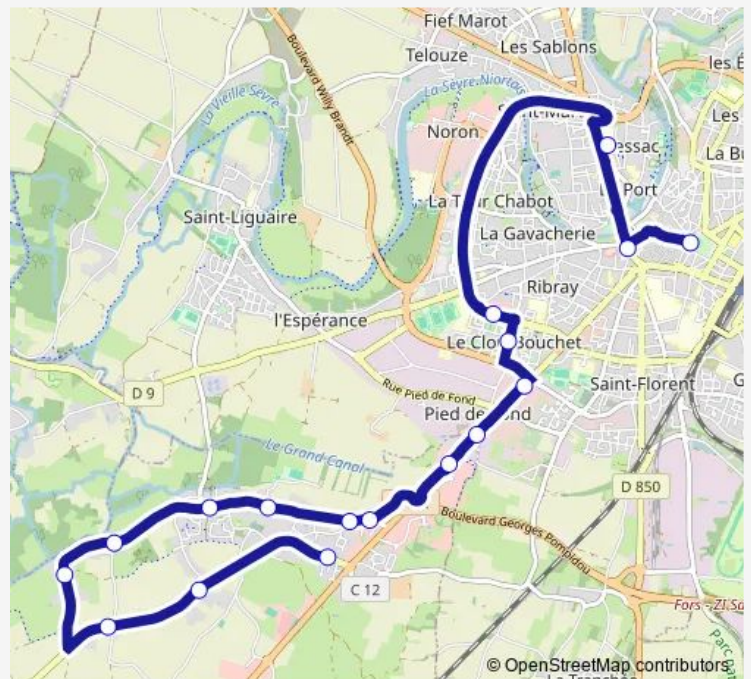

Pied DE Fond

Henri Sellier

Siegfried

Pôle Atlantique

Lycee Jean Mace

Espingole

Breche

Route schedule

Montamisé — Breche

Monday 08:17

Tuesday 08:17

Wednesday 08:17

Thursday 08:17

Friday 08:17

Saturday —

Sunday —

Route info

Direction: Montamisé

Stops: 17

Trip Duration: 0 hour 43 min

L112 — Bessines Montamisé-Niort Breche

L112 Bus time schedules and route maps are available in an offline PDF at busmaps.com. Use the busmaps.com website to see live bus times, train schedule or subway schedule, and step-by-step directions for all public transit in Niort