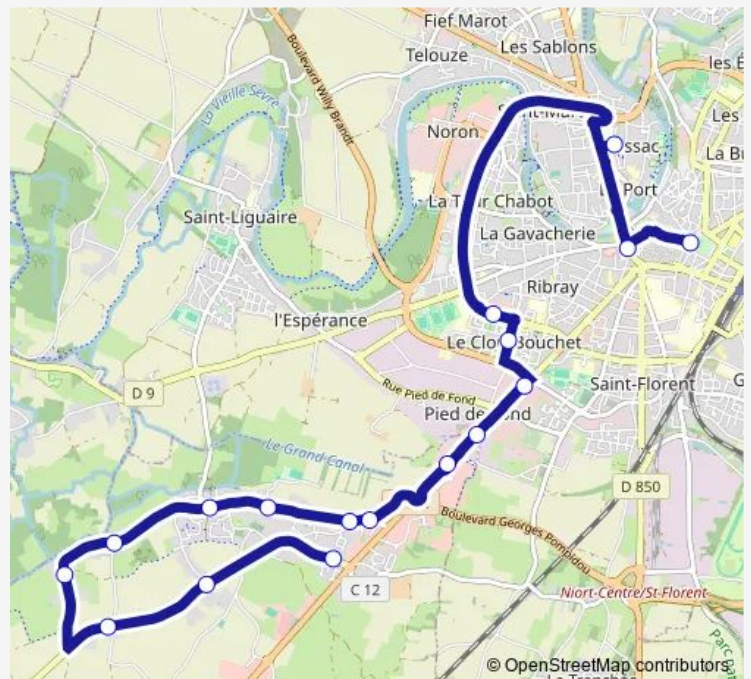

Pied DE Fond

Henri Sellier

Siegfried

Pôle Atlantique

Lycee Jean Mace

Espingole

Breche

Route schedule

Montamisé — Breche

Monday	08:17
Tuesday	08:17
Wednesday	08:17
Thursday	08:17
Friday	08:17
Saturday	—
Sunday	—

Route info

Direction: Montamisé

Stops: 17

Trip Duration: 0 hour 43 min

■ L112 — Bessines Montamisé-Niort Breche