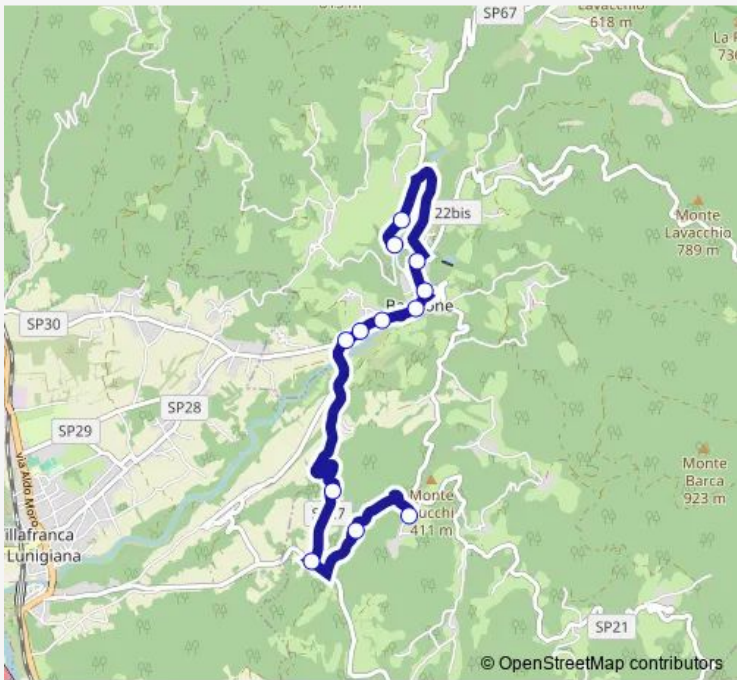

Bus L112 Bagnone-Castiglione

[Go to website](#)

Direction
 Castiglione — Bagnone
 12 stops
[Open route schedule](#)

- Castiglione
- La Costa
- Bagnone Bv Dir.Villafranca
- Vallescura Dir.Bagnone
- Bivio Virgoletta Nord
- Quartiere Nezzana Dir.Bagnone
- Bagnone Distributore Dir.Bagnone
- Bagnone Piazza Dir.Bagnone
- Bagnone Ponte Dir.Bagnone
- S.Caterina Dir.Capolinea
- Bagnone Scuole Grotto'
- Bagnone

Route schedule
 Castiglione — Bagnone

Monday	07:28-16:25
Tuesday	07:28-16:25
Wednesday	07:28-16:25
Thursday	07:28-16:25
Friday	07:28-16:25
Saturday	07:28-16:25
Sunday	—

Route info
 Direction: Castiglione
 Stops: 12
 Trip Duration: 0 hour 17 min

Bagnone — Castiglione

Monday	07:10-16:05
Tuesday	07:10-16:05
Wednesday	07:10-16:05
Thursday	07:10-16:05
Friday	07:10-16:05
Saturday	07:10-16:05
Sunday	—

Route info

Direction: Bagnone

Stops: 11

Trip Duration: 0 hour 20 min

The schedule is provided in the local timezone. Times with "(+1)" indicate departures on the next day.

PDF file created on 2025-02-26

2024 BusMaps.com - All Rights Reserved