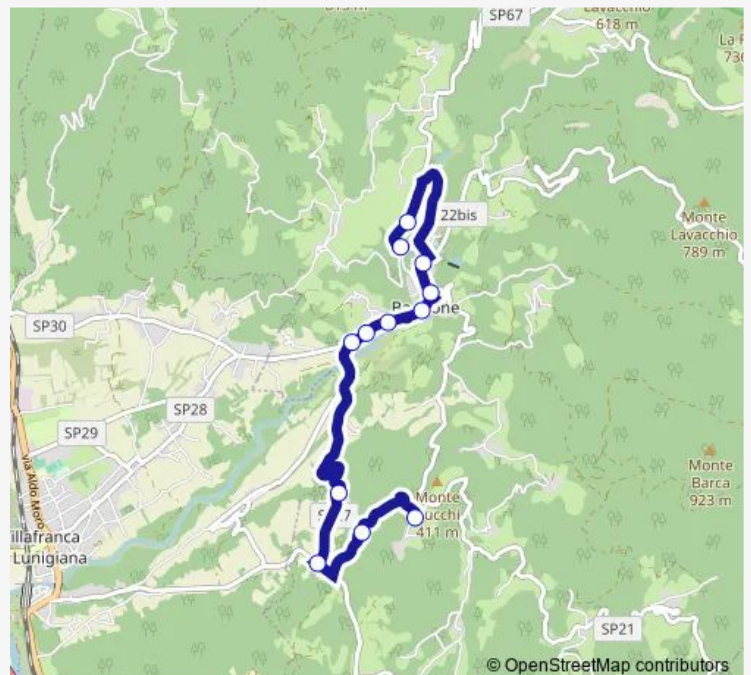

Friday 07:28-16:25

Saturday 07:28-16:25

Sunday —

Route info

Direction: Castiglione

Stops: 12

Trip Duration: 0 hour 17 min

L112 — Bagnone-Castiglione