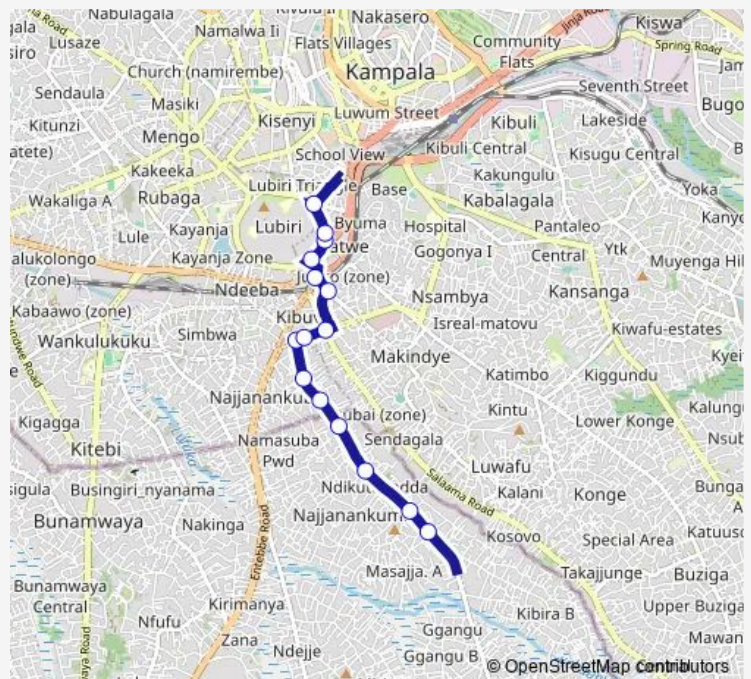

Kibuye Roundabout

Nakumatt (Lubiri Ring Rd)

Lubiri Ring Rd - Kayemba Rd Jct

Lucky Complex (Luriri Ring Rd)

Lubiri Ring Rd - Mutesi Rd Jct

Route schedule

Little Pony Primary School — Lubiri Ring Rd - Mutesi Rd Jct

Monday 06:30-19:00

Tuesday 06:30-19:00

Wednesday 06:30-19:00

Thursday 06:30-19:00

Friday 06:30-19:00

Saturday 06:30-19:00

Sunday 06:30-19:00

Route info

Direction: Little Pony Primary School

Stops: 15

Trip Duration: 0 hour 25 min

IC136 — Gangu Stage-Usafi Taxi Park

Direction

Gapco Totalpetro Station (Katwe) — Bussabala Rd - River

15 stops

[Open route schedule](#)