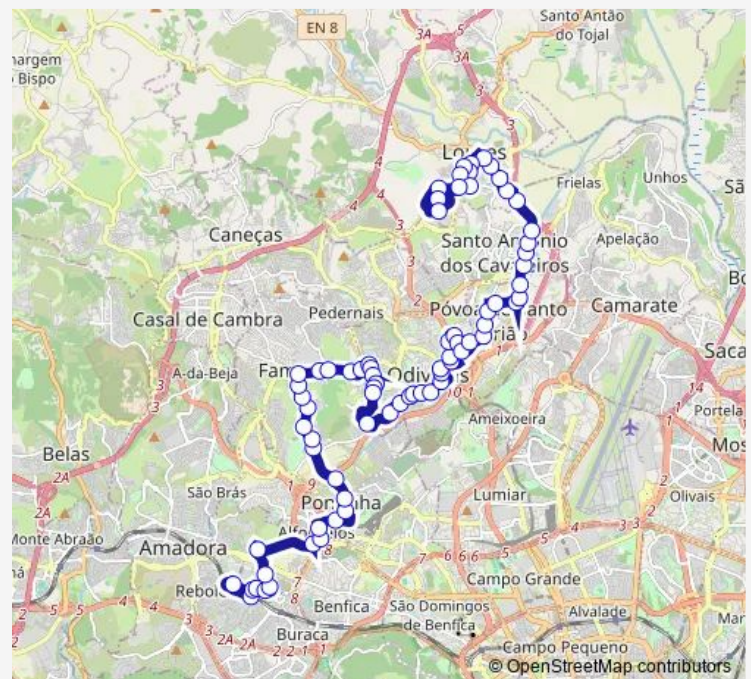

### Route schedule

Qta Casal da Pipa (C Comercial) — Reboleira (Estação) P6

Monday 07:10-19:40

Tuesday 07:10-19:40

Wednesday 07:10-19:40

Thursday 07:10-19:40

Friday 07:10-19:40

Saturday —

### Route info

Direction: Qta Casal da Pipa (C Comercial)

Stops: 68

Trip Duration: 1 hour 20 min

2601 — Loures (C. Comercial C. Loures) - Reboleira (Metro)

R M Craveiro Lopes (Mercado)

R M Craveiro Lopes (Escola)