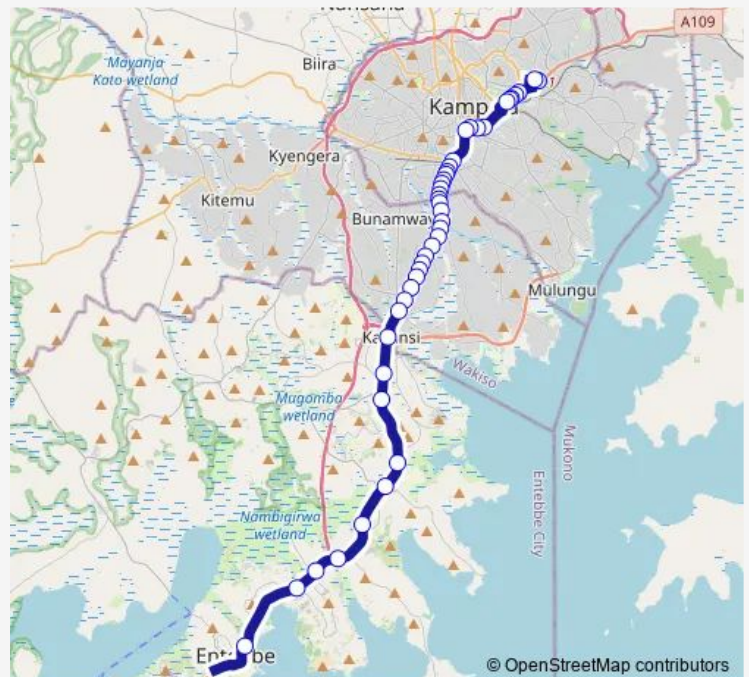

Najjanankumbi - Zabba Supermarket

Mk Clinic - Najja Nankumbi

Freedom City Shopping Centre

Namasuba Sign Post

Route schedule

Nakawa Taxi — Entebbe Town

Monday 06:30-19:00

Tuesday 06:30-19:00

Wednesday 06:30-19:00

Thursday 06:30-19:00

Friday 06:30-19:00

Saturday 06:30-19:00

Sunday 06:30-19:00

Route info

Direction: Nakawa Taxi

Stops: 43

Trip Duration: 1 hour 51 min

Ic105 — Kitoro Taxi Park-Nakawa Taxi Park

Total Petrol Station (Namasumba)

Batabata - Bata Zana

Hotel Explorer - Buganda Land Board Junction

Millenium Hotel (Lubowa-entebbe Rd)