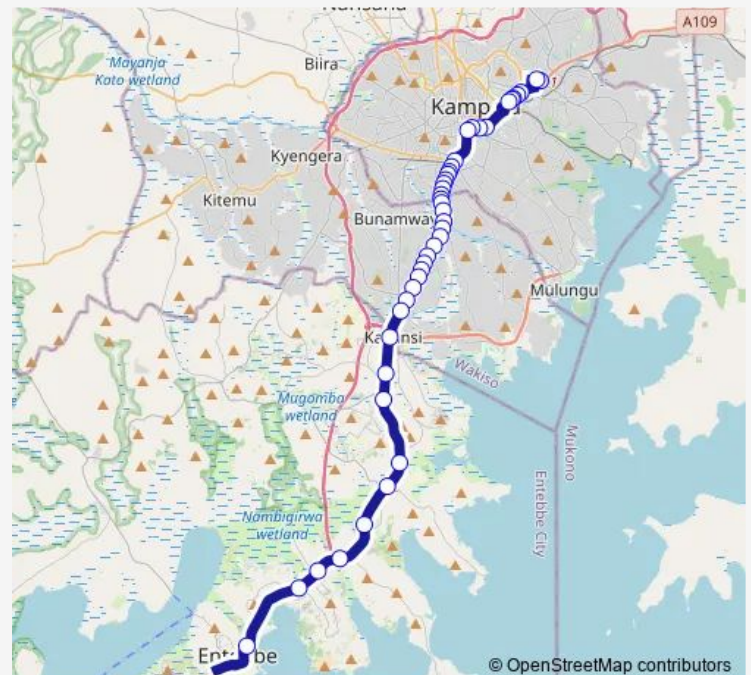

### Route schedule

Nakawa Taxi — Entebbe Town

Monday 06:30-19:00

Tuesday 06:30-19:00

Wednesday 06:30-19:00

Thursday 06:30-19:00

Friday 06:30-19:00

Saturday 06:30-19:00

### Route info

Direction: Nakawa Taxi

Stops: 43

Trip Duration: 1 hour 51 min

■ IC105 — Kitoro Taxi Park-Nakawa Taxi Park

Total Petrol Station (Namasumba)

Batabata - Bata Zana

Hotel Explorer - Buganda Land Board Junction