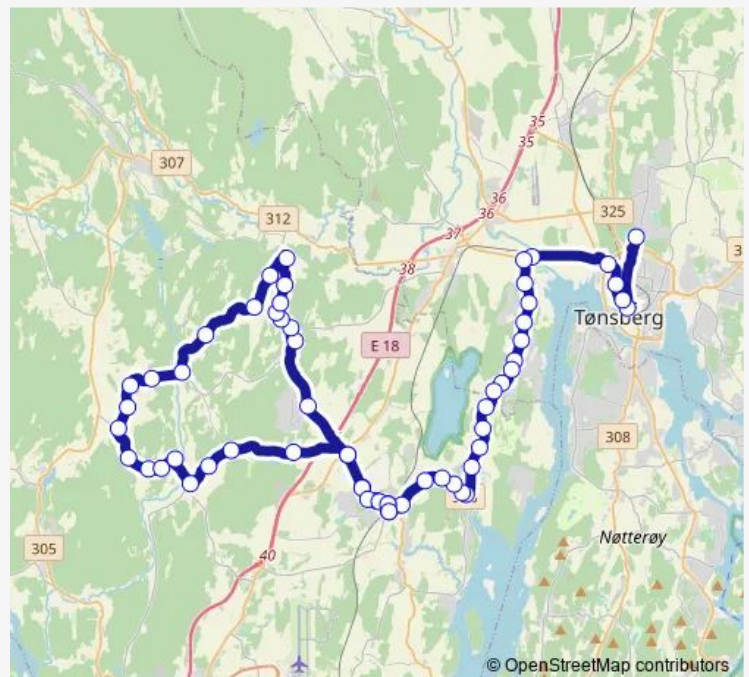

Thursday 15:05

Friday 15:05

Saturday —

Sunday —

Route info

Direction: Greveskogen vgs.

Stops: 60

Trip Duration: 1 hour 27 min