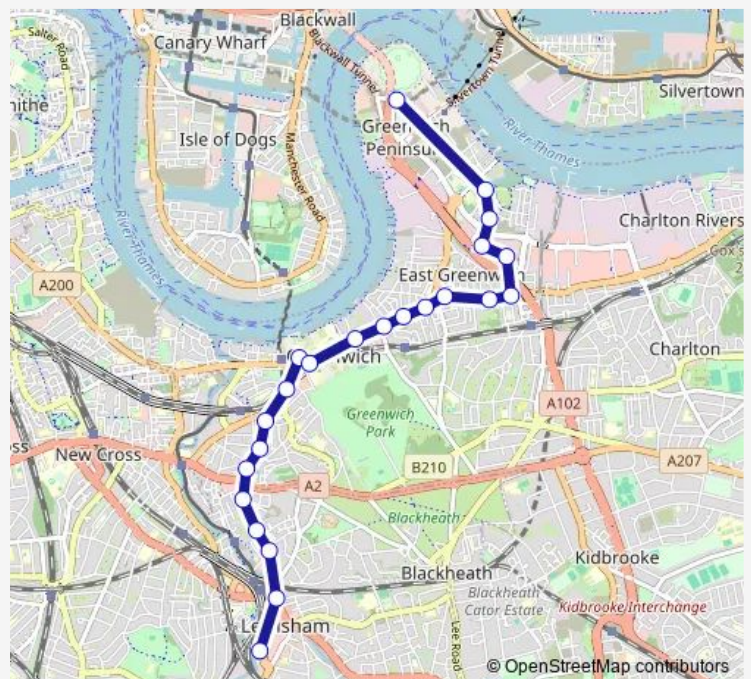

### Direction

Molesworth Street / Riverdale House — North Greenwich Station

23 stops

[Open route schedule](#)

Molesworth Street / Riverdale House

Lewisham Station

Blackheath Rise

Morden Hill

### Route schedule

Molesworth Street / Riverdale House — North Greenwich Station

Monday 00:17-23:56

Tuesday 00:17-23:56

Wednesday 00:17-23:56

Thursday 00:17-23:56

Friday 00:17-23:56

Saturday 00:17-23:55

### Route info

Direction: Molesworth Street / Riverdale House

Stops: 23

Trip Duration: 0 hour 41 min

Millennium Village South

Millennium Village / Oval Square

North Greenwich Station

**Direction**

## Route info

Direction: North Greenwich Station

Stops: 23

Trip Duration: 0 hour 22 min

129 Bus time schedules and route maps are available in an offline PDF at [busmaps.com](https://busmaps.com). Use the [busmaps.com](https://busmaps.com) website to see live bus times, train schedule or subway schedule, and step-by-step directions for all public transit in London