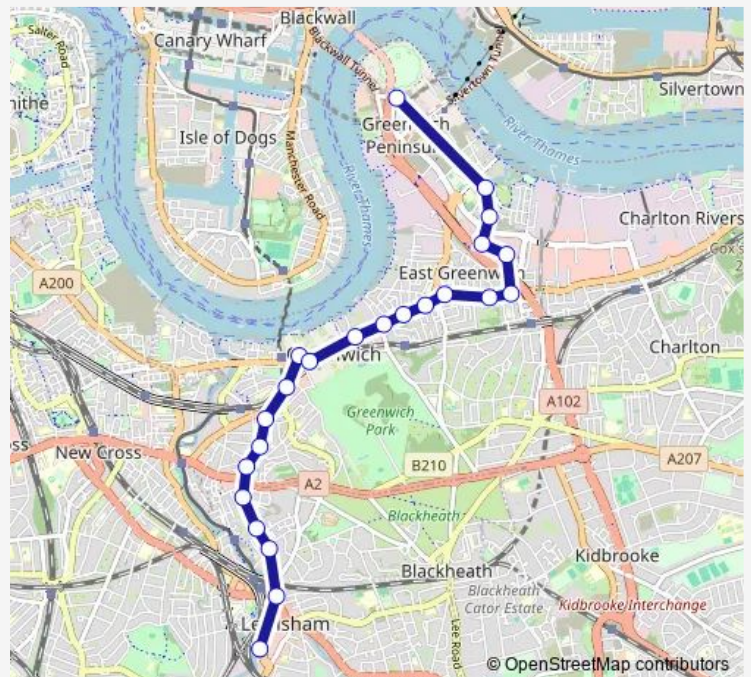

Vanbrugh Hill

Marlton Street

Kemsing Road

Millennium Leisure Park East

Millennium Leisure Park West

Route schedule

Molesworth Street / Riverdale House — North Greenwich Station

Monday 00:17-23:56

Tuesday 00:17-23:56

Wednesday 00:17-23:56

Thursday 00:17-23:56

Friday 00:17-23:56

Saturday 00:17-23:55

Sunday 00:17-23:57

Route info

Direction: Molesworth Street / Riverdale House

Stops: 23

Trip Duration: 0 hour 23 min

Millennium Village South

Millennium Village / Oval Square

North Greenwich Station

Direction

North Greenwich Station — Molesworth Street

23 stops

[Open route schedule](#)

North Greenwich Station

Millennium Village / Oval Square

Millennium Village South

Millennium Leisure Park West

Millennium Leisure Park East

Kemsing Road

Marlton Street