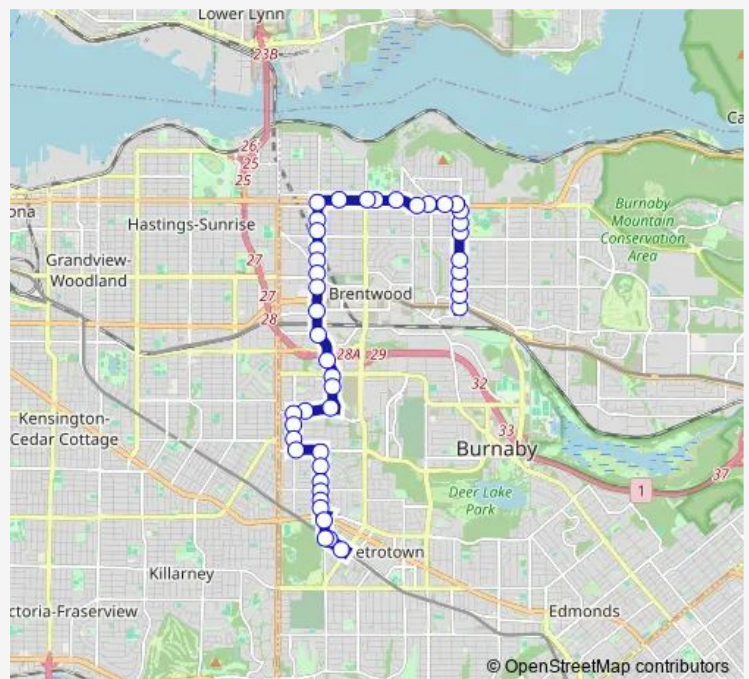

Westbound Hastings St @ Willingdon Ave

Westbound Hastings St @ Madison Ave

Southbound Gilmore Ave @ Hastings St

Southbound Gilmore Ave @ Georgia St

Southbound Gilmore Ave @ Venables St

Southbound Gilmore Ave @ William St

Southbound Gilmore Ave @ Kitchener St

Route schedule

Northbound Holdom Ave @ Lougheed Hwy — Patterson Station @ Bay 1

Monday	06:05-00:47 ⁺¹
Tuesday	06:05-00:47 ⁺¹
Wednesday	06:05-00:47 ⁺¹
Thursday	06:05-00:47 ⁺¹
Friday	06:05-00:47 ⁺¹
Saturday	06:37-00:45 ⁺¹
Sunday	07:35-00:18 ⁺¹

Route info

Direction: Northbound Holdom Ave @ Lougheed Hwy

Stops: 44

Trip Duration: 0 hour 45 min

129 — Patterson Station/Holdom Station

Southbound Gilmore Ave @ Douglas Rd

Southbound Gilmore Ave @ 2nd Ave

Gilmore Station @ Bay 2

Southbound Gilmore Diversion @ Myrtle St

Southbound Gilmore Diversion @ Manor St

Southbound Gilmore Way @ Canada Way

Southbound Gilmore Way @ 3500 Block

Westbound Kincaid St @ Gilmore Way

Westbound Kincaid St @ Ingleton Ave