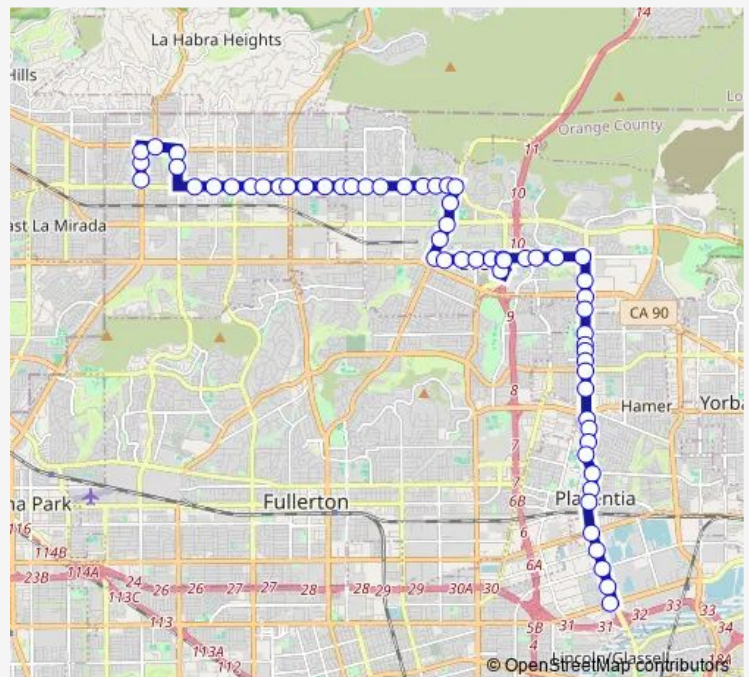

### Route schedule

Kraemer-Coronado — Beach-LA Habra

Monday 04:54-20:11

Tuesday 04:54-20:11

Wednesday 04:54-20:11

Thursday 04:54-20:11

Friday 04:54-20:11

Saturday 06:55-20:55

### Route info

Direction: Kraemer-Coronado

Stops: 55

Trip Duration: 0 hour 49 min

129 — La Habra - Anaheim

Birch-Redbay

State College-Birch

Ring-Brea Mall

Beach-LA Habra — LA Palma-Kraemer

60 stops

[Open route schedule](#)

Beach-LA Habra

Beach-Gregory

Beach-Whittier

Whittier-Hacienda

Idaho-Whittier

## Route info

Direction: Beach-LA Habra

Stops: 60

Trip Duration: 0 hour 50 min

Brea-Lambert

Brea-Bracken

Birch-Brea

Birch-Flower