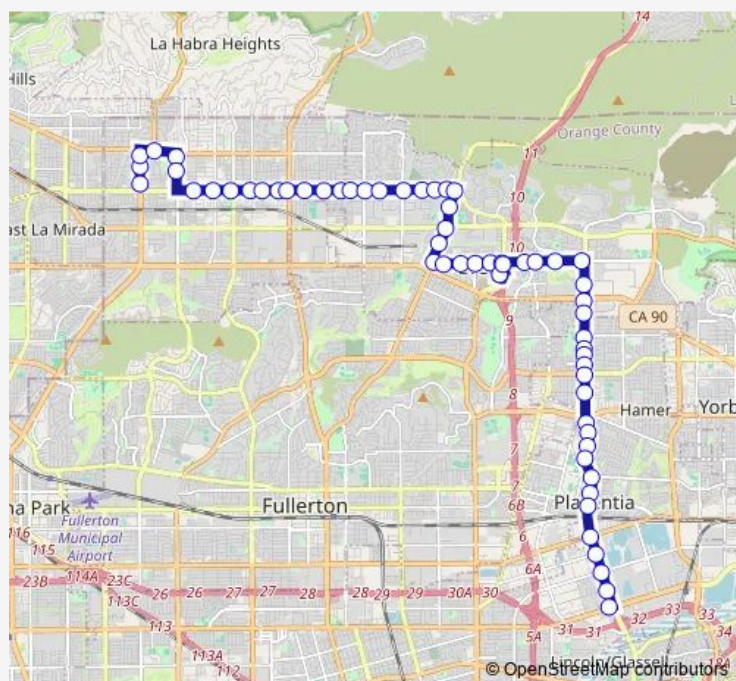

Birch-Kraemer

Birch-Associated

Birch-Associated

Route schedule

Kraemer-Coronado — Beach-LA Habra

Monday 04:54-20:11

Tuesday 04:54-20:11

Wednesday 04:54-20:11

Thursday 04:54-20:11

Friday 04:54-20:11

Saturday 06:57-20:11

Sunday 07:18-18:31

Route info

Direction: Kraemer-Coronado

Stops: 55

Trip Duration: 0 hour 47 min

129 — La Habra - Anaheim

Birch-Redbay

State College-Birch

Ring-Brea Mall

Birch-State College

Birch-Market Place

Birch-Randolph

Birch-Poplar

Sunday 06:54-19:33

Route info

Direction: Beach-LA Habra

Stops: 60

Trip Duration: 0 hour 52 min

Brea-Lambert

Brea-Bracken

Birch-Brea