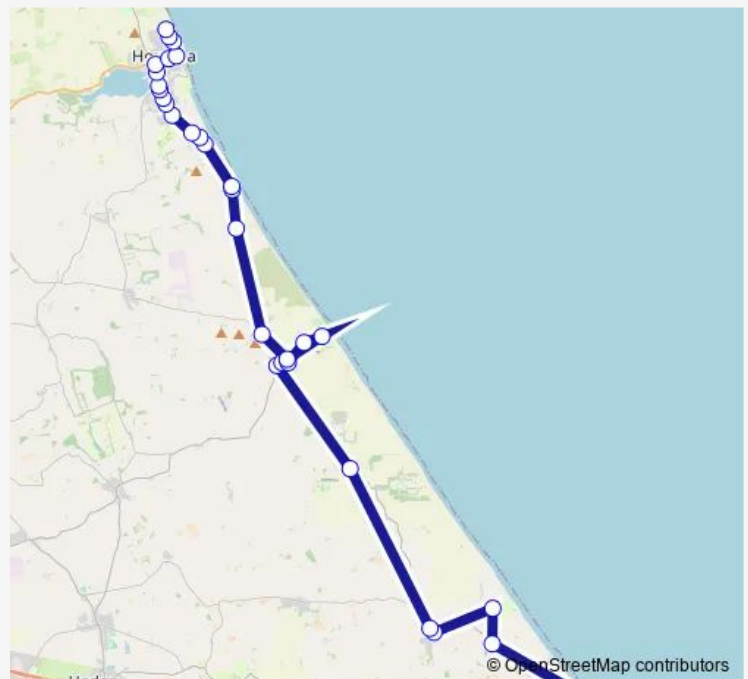

Thursday 08:30-16:10

Friday 08:30-16:10

Saturday 08:30-16:10

Sunday 08:30-16:10

Route info

Direction: Withernsea Memorial Ave

Stops: 35

Trip Duration: 1 hour 1 min

129 — Withernsea - Hornsea

Rolston Main Road

Rolston Main Road

Hornsea Rolston Road

Hornsea Rolston Road

Hornsea Rolston Road

Hornsea Rolston Road

Hornsea Southgate

Hornsea Southgate

Hornsea Newbegin

Hornsea New Road

Hornsea Marine Drive

Hornsea Hartley Street

Hornsea Cliff Road

Hornsea Cliff Road

Direction

Tuesday 07:10

Wednesday 07:10

Thursday 07:10

Friday 07:10

Saturday 07:10

Sunday —

Route info

Direction: Withernsea Memorial Ave