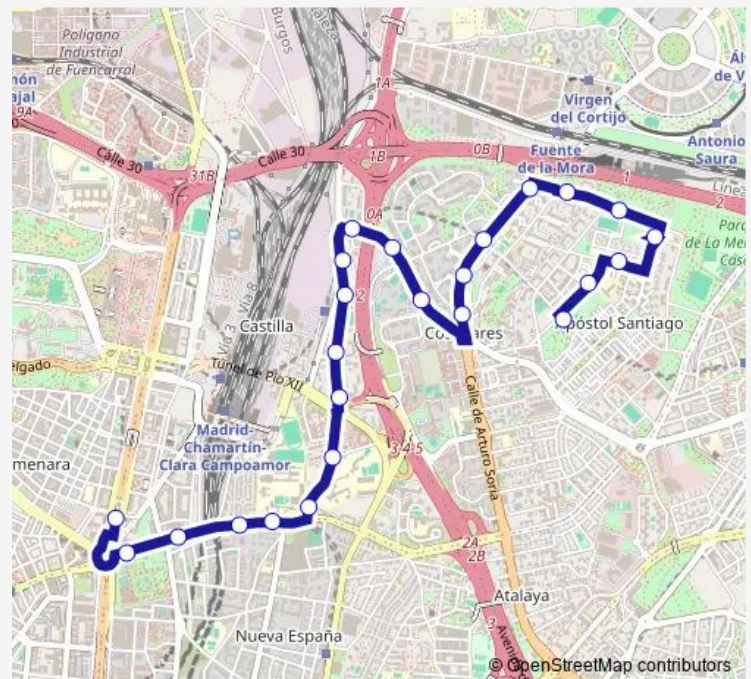

### Route schedule

Plaza Castilla — Manoteras

Monday 06:00-23:45

Tuesday 06:00-23:45

Wednesday 06:00-23:45

Thursday 06:00-23:45

Friday 06:00-23:45

Saturday 06:00-23:45

### Route info

Direction: Plaza Castilla

Stops: 24

Trip Duration: 0 hour 25 min

Alicún

Vélez Rubio

Manoteras

## Direction

Manoteras — Plaza Castilla

23 stops

[Open route schedule](#)

Manoteras

Almanzora - Bacaes

Almanzora

Mojácar

## Route schedule

Manoteras — Plaza Castilla

Monday 06:20-23:25

Tuesday 06:20-23:25

Wednesday 06:20-23:25

Thursday 06:20-23:25

Friday 06:20-23:25

Saturday 06:20-23:25