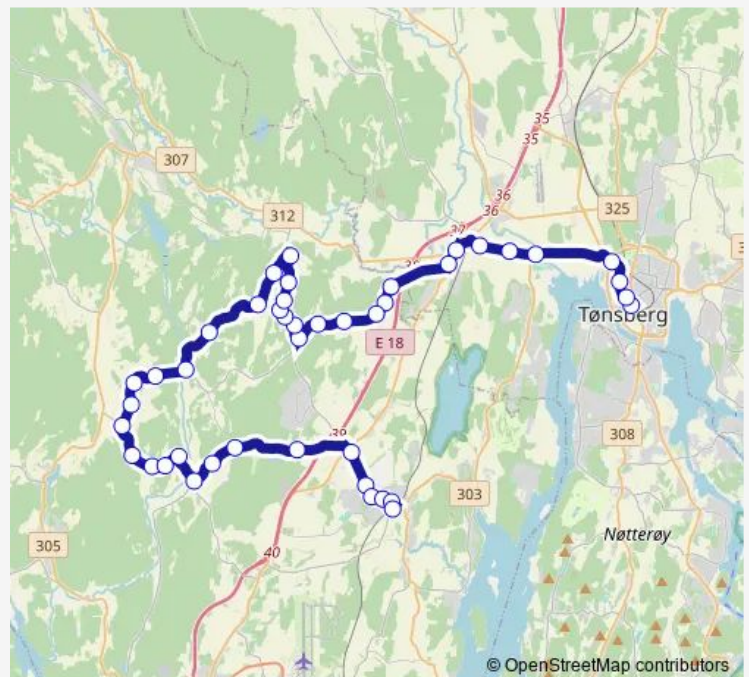

Thursday 09:30

Friday —

Saturday 14:20

Sunday —

Route info

Direction: Tønsberg rutebilstasjon

Stops: 43

Trip Duration: 0 hour 52 min