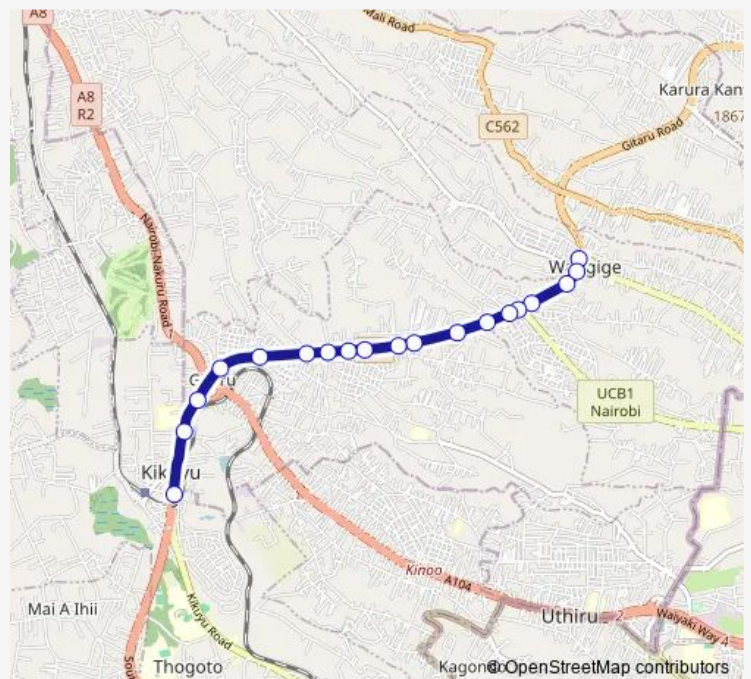

Acacia Junction/King'eero

Pefa King'eero

Kenya Assemblies of God (KAG) King'eero

Total Wangige

Wangige Stage

### Route schedule

Kikuyu Terminus — Wangige Stage

Monday	06:00
Tuesday	06:00
Wednesday	06:00
Thursday	06:00
Friday	06:00
Saturday	06:00
Sunday	06:00

### Route info

Direction: Kikuyu Terminus

Stops: 17

Trip Duration: 0 hour 20 min

129 — Kikuyu-Magu-Kingeero-Wangige

BusMaps

## Direction

Wangige Stage — Kikuyu Terminus

19 stops

[Open route schedule](#)

Wangige Stage

Total Wangige

Kenya Assemblies Of God King'eero/Bus stop

Pefa King'eero