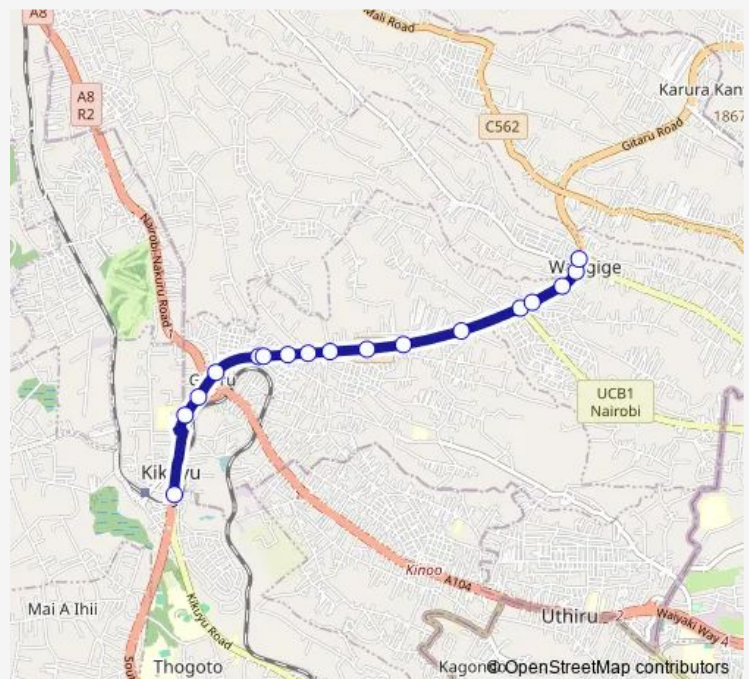

Kikuyu Terminus

Route schedule

Wangige Stage — Kikuyu Terminus

Monday	06:00
Tuesday	06:00
Wednesday	06:00
Thursday	06:00
Friday	06:00
Saturday	06:00
Sunday	06:00

Route info

Direction: Wangige Stage

Stops: 19

Trip Duration: 0 hour 21 min

129 — Kikuyu-Magu-Kingeero-Wangige

Direction

Kikuyu Terminus — Wangige Stage

17 stops

[Open route schedule](#)

Kikuyu Terminus

Muguku Farm

ACK St. Phillips/Kwa Headman/Kwa Chief

Kanyariri

Acacia Junction/King'eero

Pefa King'eero

Kenya Assemblies of God (KAG) King'eero

Total Wangige

Wangige Stage

Route schedule

Kikuyu Terminus — Wangige Stage

Monday 06:00

Tuesday 06:00

Wednesday 06:00

Thursday 06:00

Friday 06:00

Saturday 06:00

Sunday 06:00