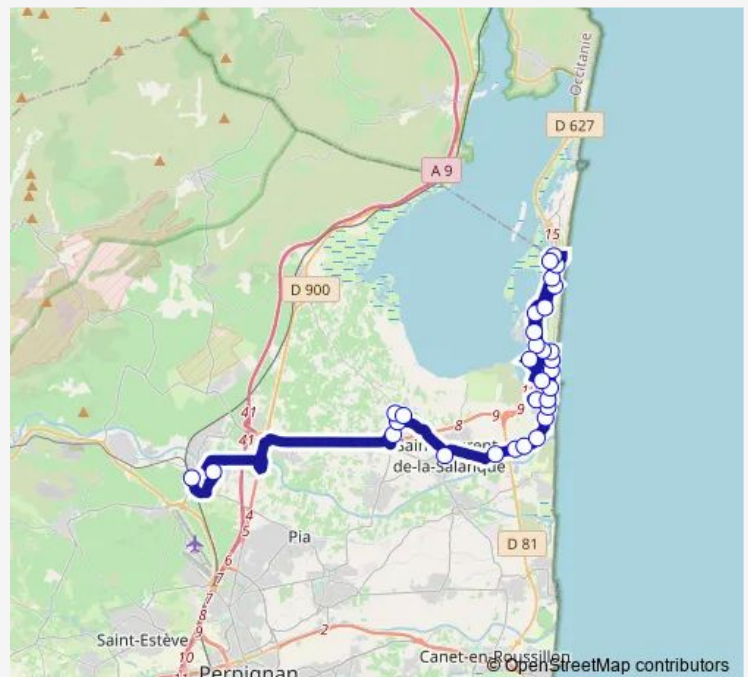

Thursday 16:50

Friday 16:50

Saturday —

Sunday —

Route info

Direction: Lycée Agricole

Stops: 31

Trip Duration: 1 hour 32 min

Le Barcarès

Presqu'île

Alain Colas

Direction

Alain Colas — Lycée Agricole

31 stops

[Open route schedule](#)

Alain Colas