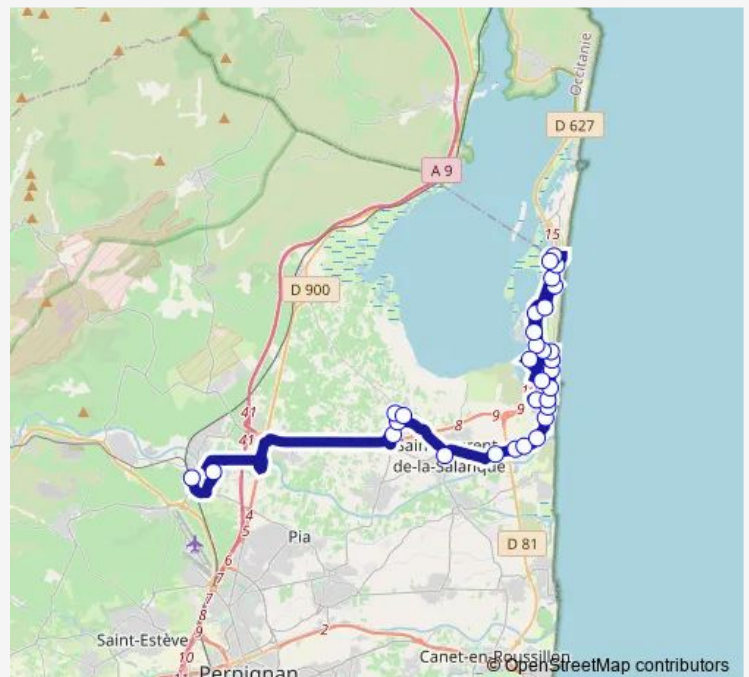

Thursday 16:50

Friday 16:50

Saturday —

Sunday —

Route info

Direction: Lycée Agricole

Stops: 31

Trip Duration: 1 hour 32 min

Le Barcarès

Presqu'île

Alain Colas

Direction

Alain Colas — Lycée Agricole

31 stops

[Open route schedule](#)

Alain Colas